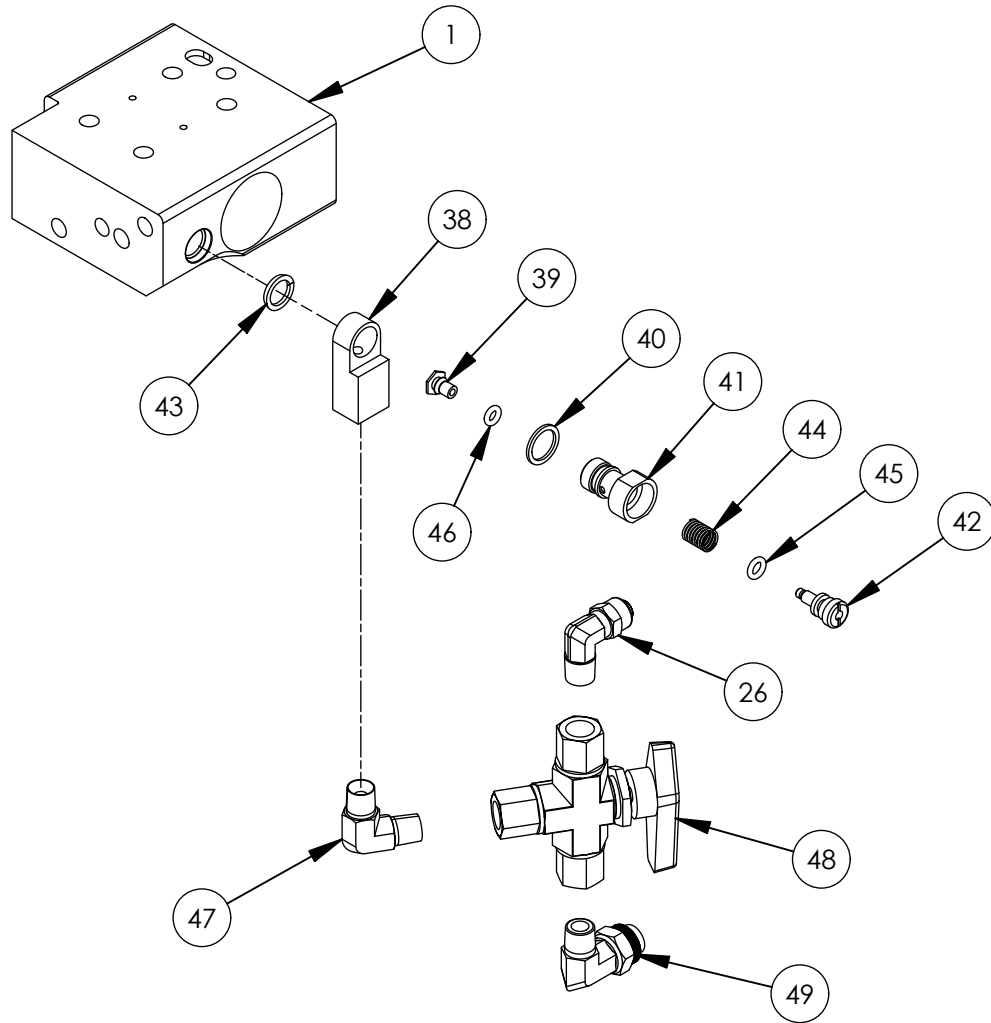

MAGNUM VENUS PRODUCTS

HIGH VOLUME AUTOMATIC PRO GUN

HVPRO-2000-A

Parts List			
ITEM	PART NUMBER	QTY	DESCRIPTION
1	58121-1	1	HIGH VOLUME GUN BLOCK
2	58125-1	1	VALVE ROD
3	58124-1	1	CENTER SPACER
4	58147-1	1	STEM
5	58135-1	2	SECONDARY SEAL
6	58123-1	2	RELIEF SPACER
7	58126-1	1	RESIN SEAL
8	58127-1	1	CATALYST SEAL
9	58146-1	2	PACKING RING
10	58122-1	2	PACKING NUT
11	O-V-3-908	1	O-RING
12	05654	1	SWIVEL FITTING
13	O-S-3-903	1	O-RING
14	7701-3-6	1	CONNECTOR FITTING
15	58115-1	1	INJECTOR ASSY, HV PROGUN

MAGNUM VENUS PRODUCTS

HIGH VOLUME AUTOMATIC PRO GUN

HVPRO-2000-A

Parts List			
ITEM	PART NUMBER	QTY	DESCRIPTION
16	58134-1	1	SEAL MIX HOUSING
17	58133-1	1	DISTRIBUTION RING
18	58132-1	1	MIX HOUSING
19	F-CS-05F-16-GR8	2	CAP SCREW
20	58140-1	1	ACTUATOR BODY
21	58137-1	2	END CAP
22	58136-1	1	ACTUATING PISTON
23	58138-1	1	ACTUATING BUSHING
24	O-V-133	3	O-RING
25	7701-6-14	1	STRAIGHT POLY FITTING
26	MPH-2534	3	POLY ELBOW
27	58144-1	1	ACTUATOR SEAL
28	58143-1	4	MOUNTING SEAL
29	F-PH-04C-28	4	PAN HEAD SCREW
30	58141-1	1	MOUNT PLATE
31	02809-3	4	PAN HEAD SCREW
32	PF-FC-02	2	1/8 NPT COUPLING
33	PF-HN-02	2	HEX NIPPLE
34	PF-MBT-02-02	1	MALE BRANCH TEE
35	55011-1	1	MIXER PLUG
36	05260	1	MIXER TUBE
37	54861-1	1	UNION
38	5104-22-2	1	FLUSH VALVE NECK
39	5104-23-1	1	FLUSH SEAL BODY
40	5104-26-1	1	FLUSH VALVE SEAL
41	5104-24-1	1	FLUSH VALVE BODY
42	5104-25-1	1	FLUSH VALVE BUTTON
43	5104-21-1	1	FLUSH VALVE SPLIT SEAL
44	9203-2-3	1	COMPRESSION SPRING
45	O-E-008	1	O-RING
46	O-A-007	1	O-RING
47	PF-ME-02-SS	1	ELBOW
48	8407-6-1	1	BALL VALVE - SS
49	7701-6-18	1	POLY TUBE ELBOW
50	5104-04-01	1	CHECK VALVE ASSEMBLY