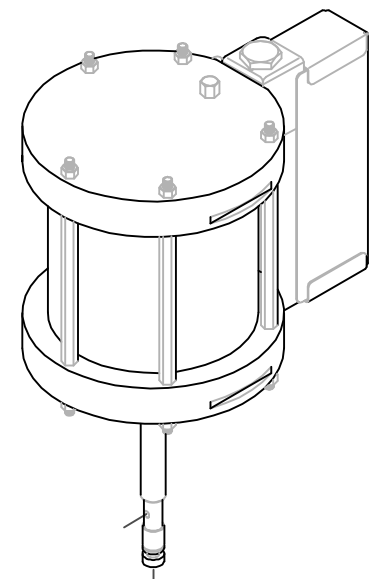

PARTS LIST

ITEM	PART NO.	QTY	DESCRIPTION
61	F-HB-06C-24-GR8	4	GR 8 HEX BOLT
62	MPH-3262	2	PISTON STOP
63	PF-ST-02-BR	1	TEE FITTING
64	MPH-2546-01	1	VALVE STEM ASSY
65	MPH-2545	1	SEAL
66	DONOTOILAIRMOTOR	1	DO NOT OIL DECAL (NOT SHOWN)

OPTIONAL PARTS AND ASSEMBLIES

PARTS LIST

ITEM	PART NO.	QTY	DESCRIPTION
67	MPH-2542	1	RESET BUTTON ASSY
	VPH-SB-XL	1	SHIFT BLOCK ASSY

REPAIR KITS

PART NO.	DESCRIPTION
* MPH-7000-SK	SEAL KIT

FIGURE 1-1

* COMPONENTS INCLUDED WITH SEAL KIT.