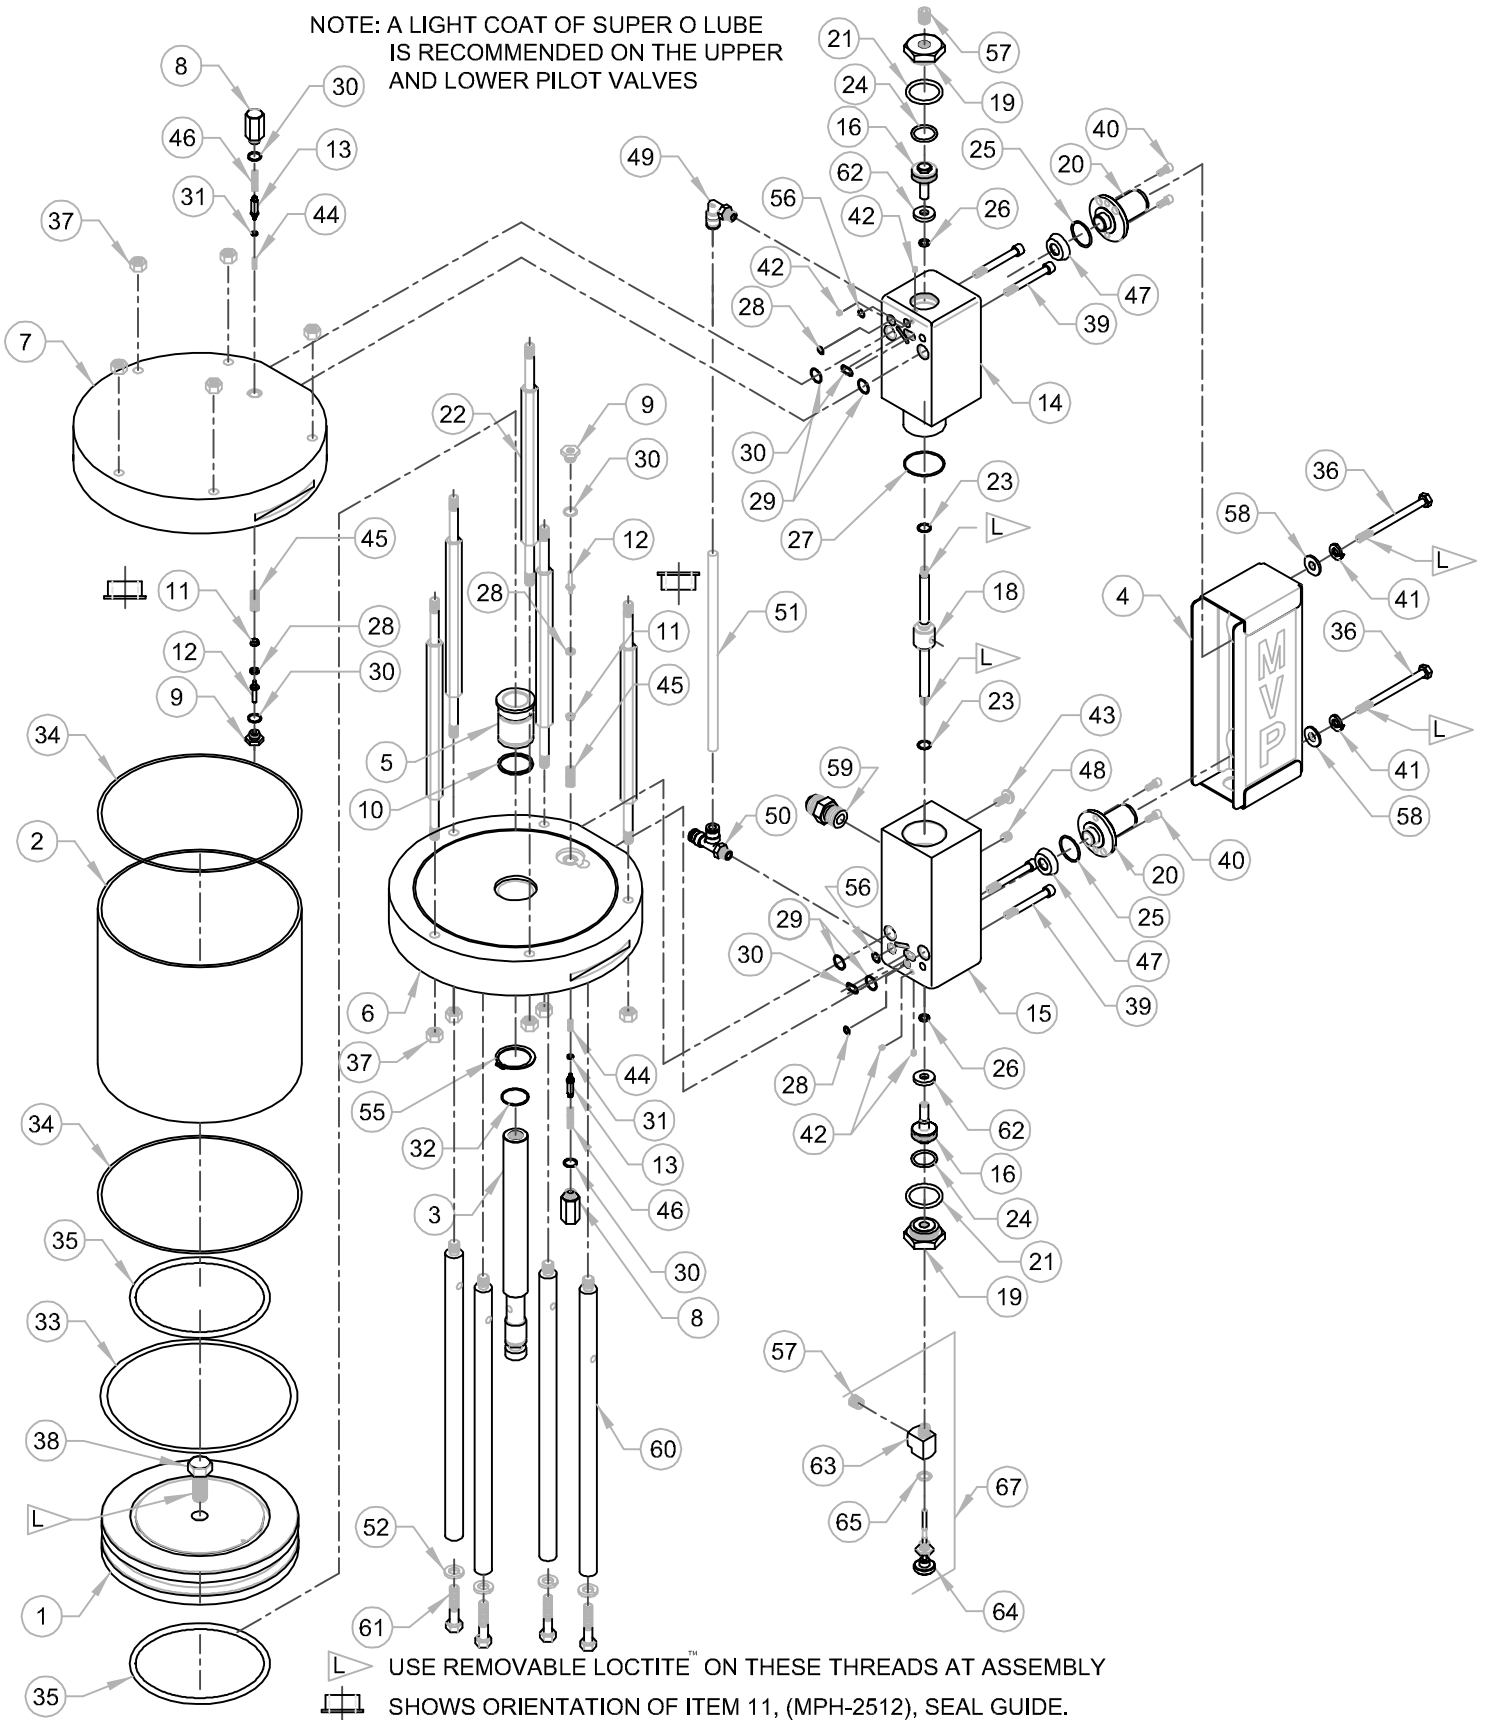

NOTE: A LIGHT COAT OF SUPER O LUBE IS RECOMMENDED ON THE UPPER AND LOWER PILOT VALVES

MAGNUM VENUS PLASTECH

Assembly - 7" Power Head 4" Stroke

VPH-7000-DHV

REV. - 02/14/11 BT2
REV. A - ADDED SUPER O LUBE NOTE FOR PILOT VALVES 05/25/11 BT2
REV. B - ORIENTED MUFFLER FOR DOWNWARD EXHAUST 02/23/18 BT2

Assembly - 7" Power Head 4" Stroke VPH-7000-DHV

PARTS LIST

ITEM	PART NO.	QTY	DESCRIPTION
1	MPH-7004	1	PISTON
2	VPH-7001	1	CYLINDER
3	VPH-4259	1	PISTON ROD
4	VPH-5004-01	1	MUFFLER ASSEMBLY
5	VPH-4254	1	PISTON ROD BUSHING
6	MPH-7002-DHV	1	LOWER ENDCAP
7	MPH-7001	1	UPPER ENDCAP
8	MPH-2541	2	INLET SPRING HOUSING
9	MPH-2511-01	2	ASSY - STEM SEAL
* 10	O-B-121	1	O-RING
11	MPH-2512	2	SEAL GUIDE
12	MPH-2513	2	VALVE STEM - PILOT VALVE
13	MPH-2540	2	INLET ROD - PILOT VALVE
14	VPH-5001	1	UPPER VALVE BLOCK
15	MPH-5001	1	LOWER VALVE BLOCK
16	MPH-2517	2	VALVE PISTON
18	VPH-5005	1	VALVE POPPET
19	MPH-2521	2	VALVE END CAP
20	MPH-5009	2	VALVE EXHAUST
* 21	O-B-019	2	O-RING
22	VPH-5003	5	TIE ROD
* 23	O-U-206-90	2	O-RING
* 24	O-B-116	2	O-RING
* 25	O-B-026	2	O-RING
* 26	O-D-010-90	2	O-RING
* 27	O-B-125	1	O-RING
* 28	O-B-008	4	O-RING
* 29	O-B-014	4	O-RING
* 30	O-B-012	6	O-RING
* 31	O-U-006	2	O-RING
* 32	O-B-118	1	O-RING
* 33	O-B-439	1	O-RING
* 34	O-B-167	2	O-RING
* 35	O-B-431	2	O-RING
36	F-HB-04C-56-SS	2	HEX BOLT
37	F-HN-06F	10	HEX NUT
38	F-HB-08F-20-GR5	1	HEX BOLT
39	F-CS-04C-40-SS	4	CAP SCREW
40	F-CS-04C-08-SS	4	CAP SCREW
41	F-SW-04-SS	2	LOCK WASHER
42	F-SS-832-02-SS	4	SET SCREW
43	F-BHCS-04C-16-SS	1	BUTTON HEAD CAP SCREW
44	MPH-2526	2	SPRING
45	MPH-2528	2	SPRING
46	MPH-2533	2	SPRING
* 47	MPH-5010	2	DIAPHRAGM
48	PF-AP-04-SS	1	PIPE PLUG
49	MPH-2539	1	POLY ELBOW
50	MPH-2538	1	POLY TEE
51	MS-2052-1	.56ft	Ø1/4 TUBING
52	F-SW-06	4	LOCK WASHER
55	MPH-3261	1	SNAP - RING
* 56	O-B-011	2	O-RING
57	PF-AP-02-SS	2	PIPE PLUG
58	F-FW-04	2	FLAT WASHER
59	PF-HN-08-08S	1	ADAPTER
60	2104-4-1	4	TIE ROD

PARTS LIST

ITEM	PART NO.	QTY	DESCRIPTION
61	F-HB-06C-24-GR8	4	GR 8 HEX BOLT
62	MPH-3262	2	PISTON STOP
63	PF-ST-02-BR	1	TEE FITTING
64	MPH-2546-01	1	VALVE STEM ASSY
65	MPH-2545	1	SEAL
66	DONOTOILAIRMOTOR	1	DO NOT OIL DECAL (NOT SHOWN)

OPTIONAL PARTS AND ASSEMBLIES

PARTS LIST

ITEM	PART NO.	QTY	DESCRIPTION
67	MPH-2542	1	RESET BUTTON ASSY
	VPH-SB-XL	1	SHIFT BLOCK ASSY

REPAIR KITS

PART NO.	DESCRIPTION
* MPH-7000-SK	SEAL KIT

FIGURE 1-1