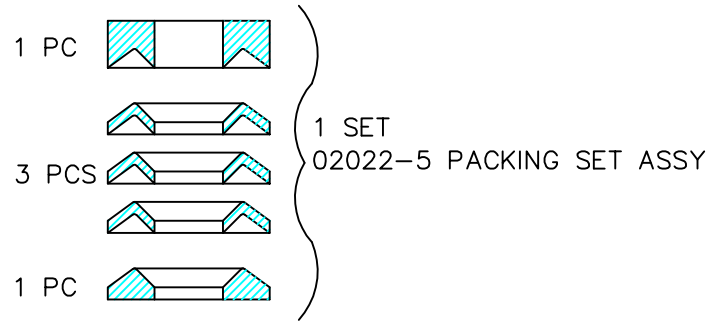

VHPC-4200-SK
MINOR REPAIR KIT C42 CAT PUMP

VHPC-4200-SK
MINOR REPAIR KIT C42 CAT PUMP

VHPC-4200-SK
MINOR REPAIR KIT C42 CAT PUMP

VHPC-4200-SK
MINOR REPAIR KIT C42 CAT PUMP