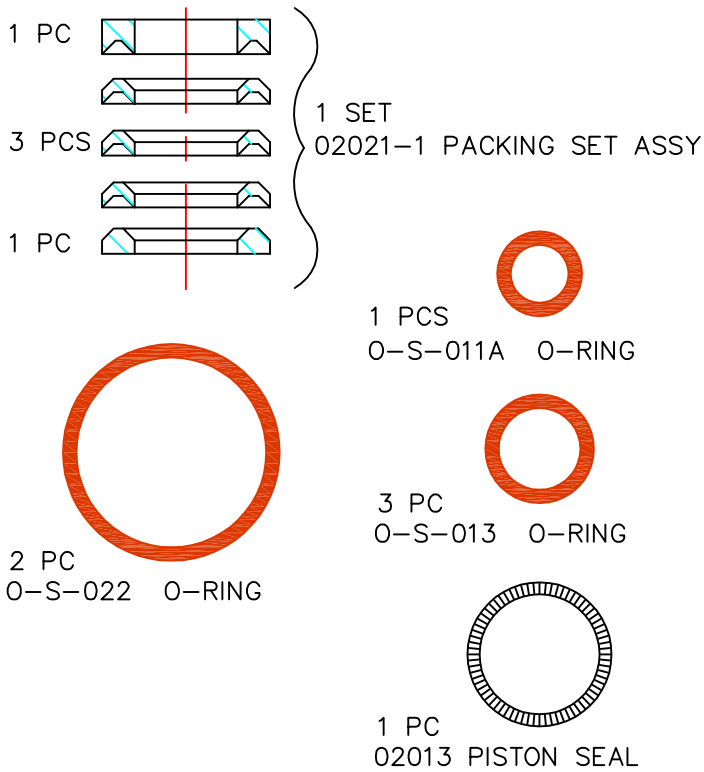

VHPC-3200-SK
MINOR REPAIR KIT C32 CAT PUMP

VHPC-3200-SK
MINOR REPAIR KIT C32 CAT PUMP

VHPC-3200-SK
MINOR REPAIR KIT C32 CAT PUMP

VHPC-3200-SK
MINOR REPAIR KIT C32 CAT PUMP