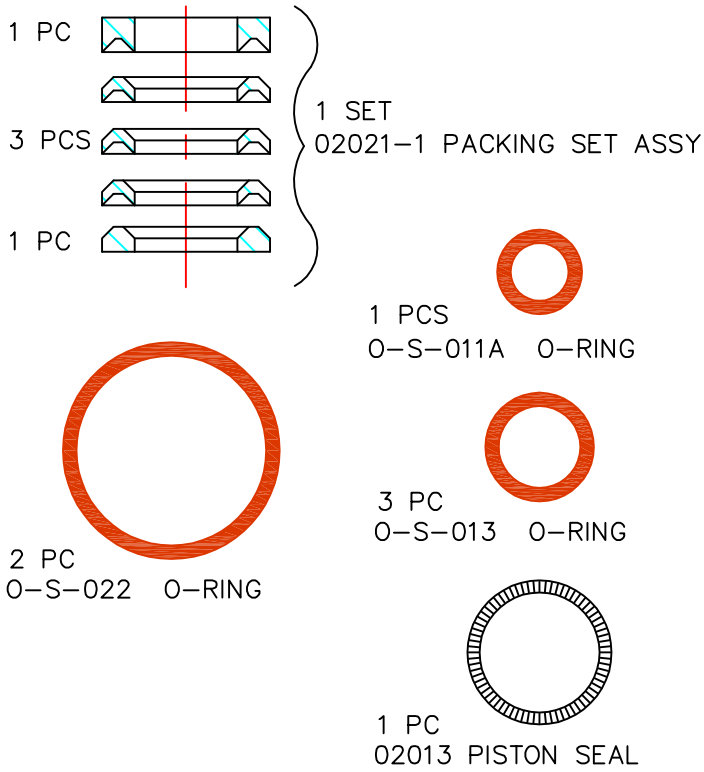

VHPC-3200-SK
MINOR REPAIR KIT C32 CAT PUMP

VHPC-3200-SK
MINOR REPAIR KIT C32 CAT PUMP

VHPC-3200-SK
MINOR REPAIR KIT C32 CAT PUMP

VHPC-3200-SK
MINOR REPAIR KIT C32 CAT PUMP