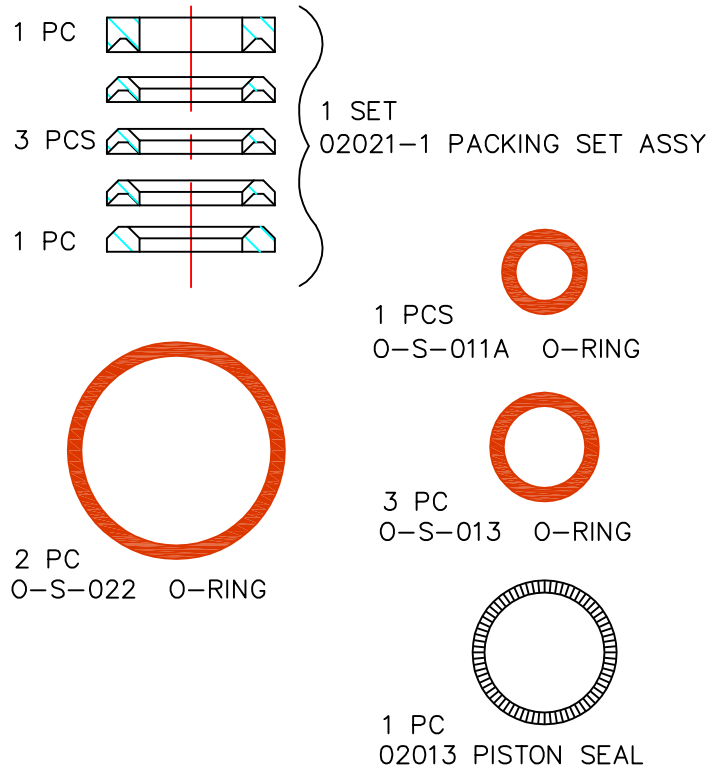

VHPC-3200-SK
MINOR REPAIR KIT C32 CAT PUMP

VHPC-3200-SK
MINOR REPAIR KIT C32 CAT PUMP

VHPC-3200-SK
MINOR REPAIR KIT C32 CAT PUMP

VHPC-3200-SK
MINOR REPAIR KIT C32 CAT PUMP