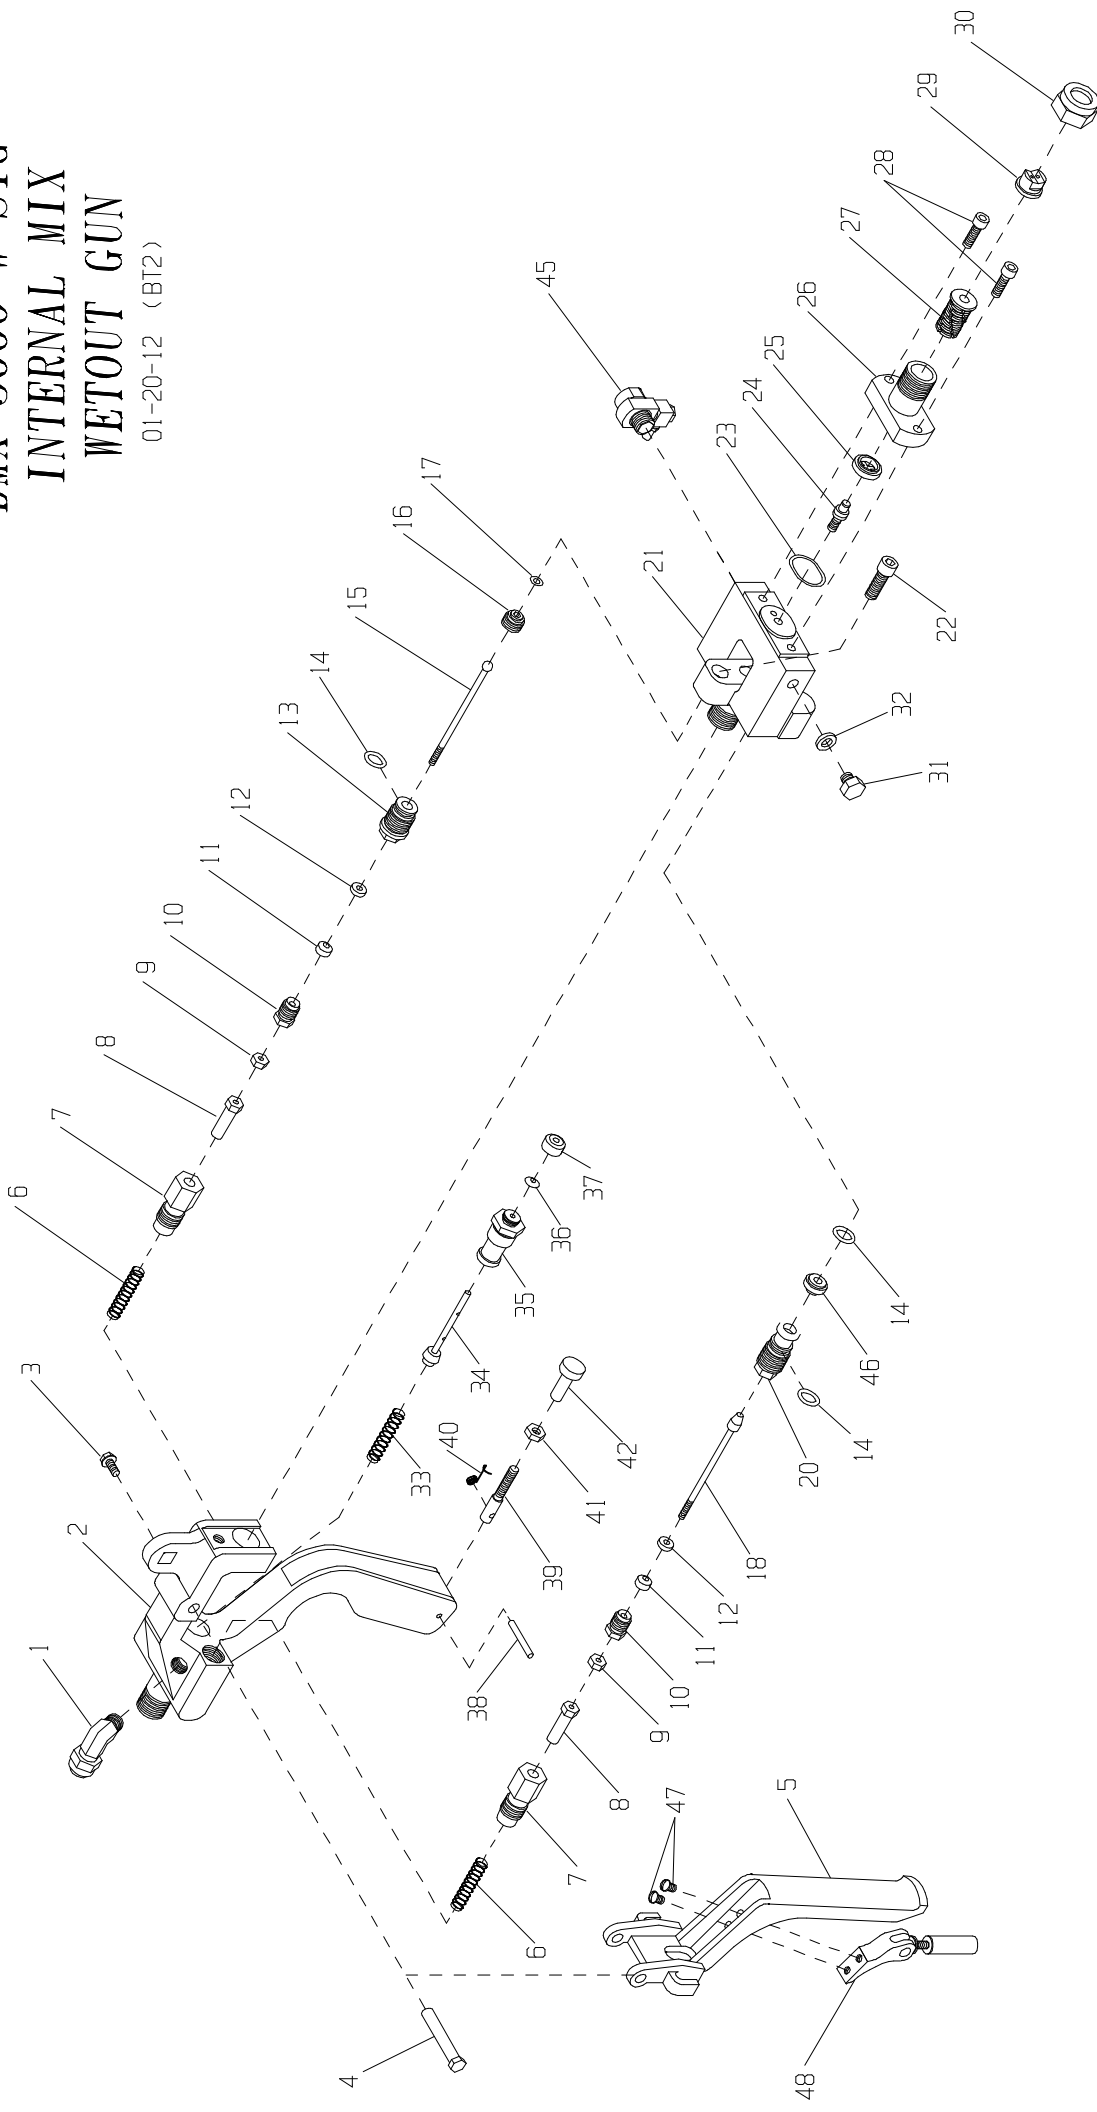

DMX-3000-W-SIG INTERNAL MIX WETOUT GUN

01-20-12 (BT2)

DMX-3000-W-SIG
PAGE 2