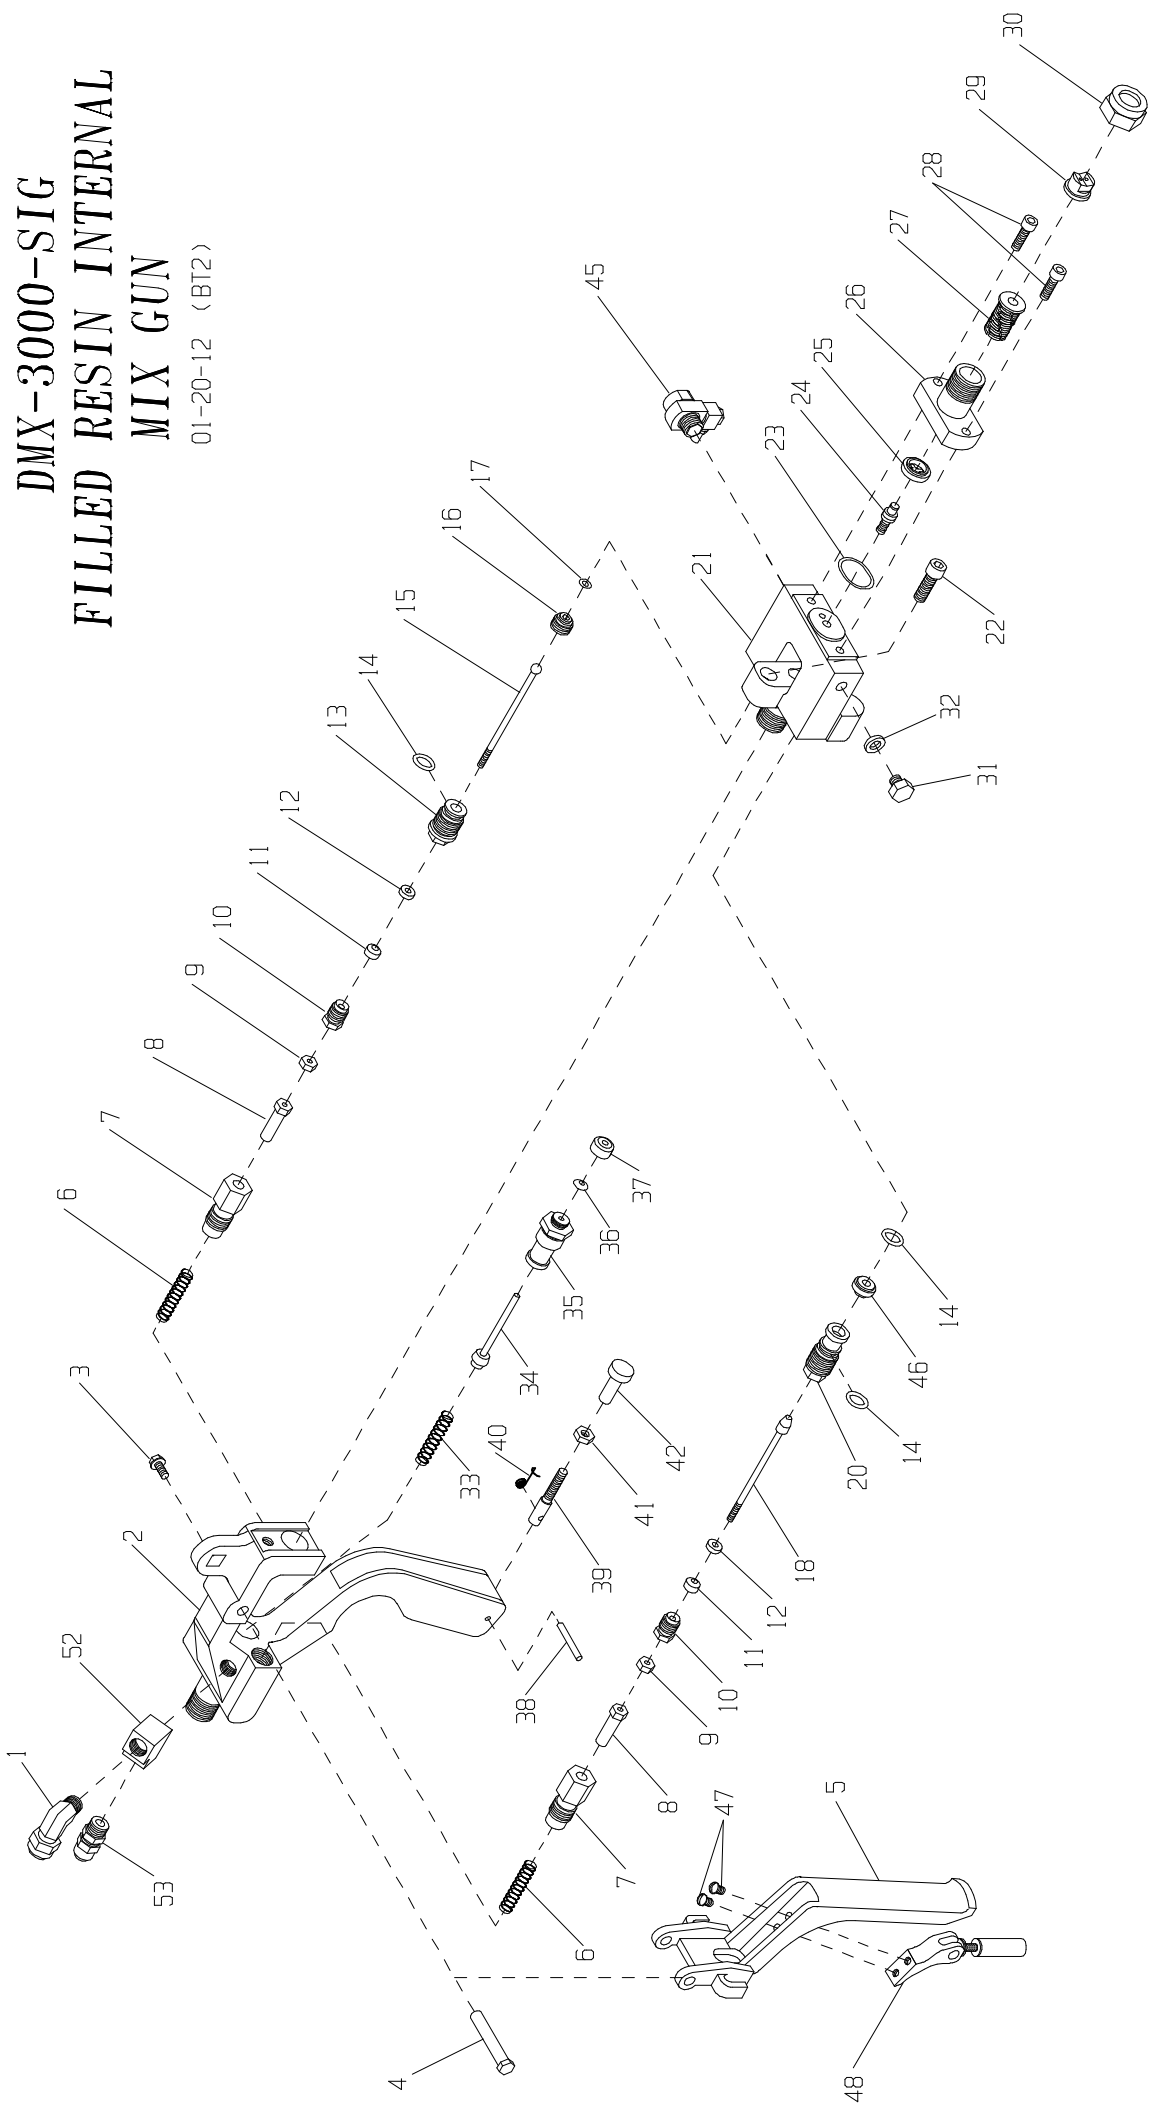

DMX-3000-SIG FILLED RESIN INTERNAL MIX GUN

01-20-12 (BT2)

DMX-3000-SIG

PAGE 2