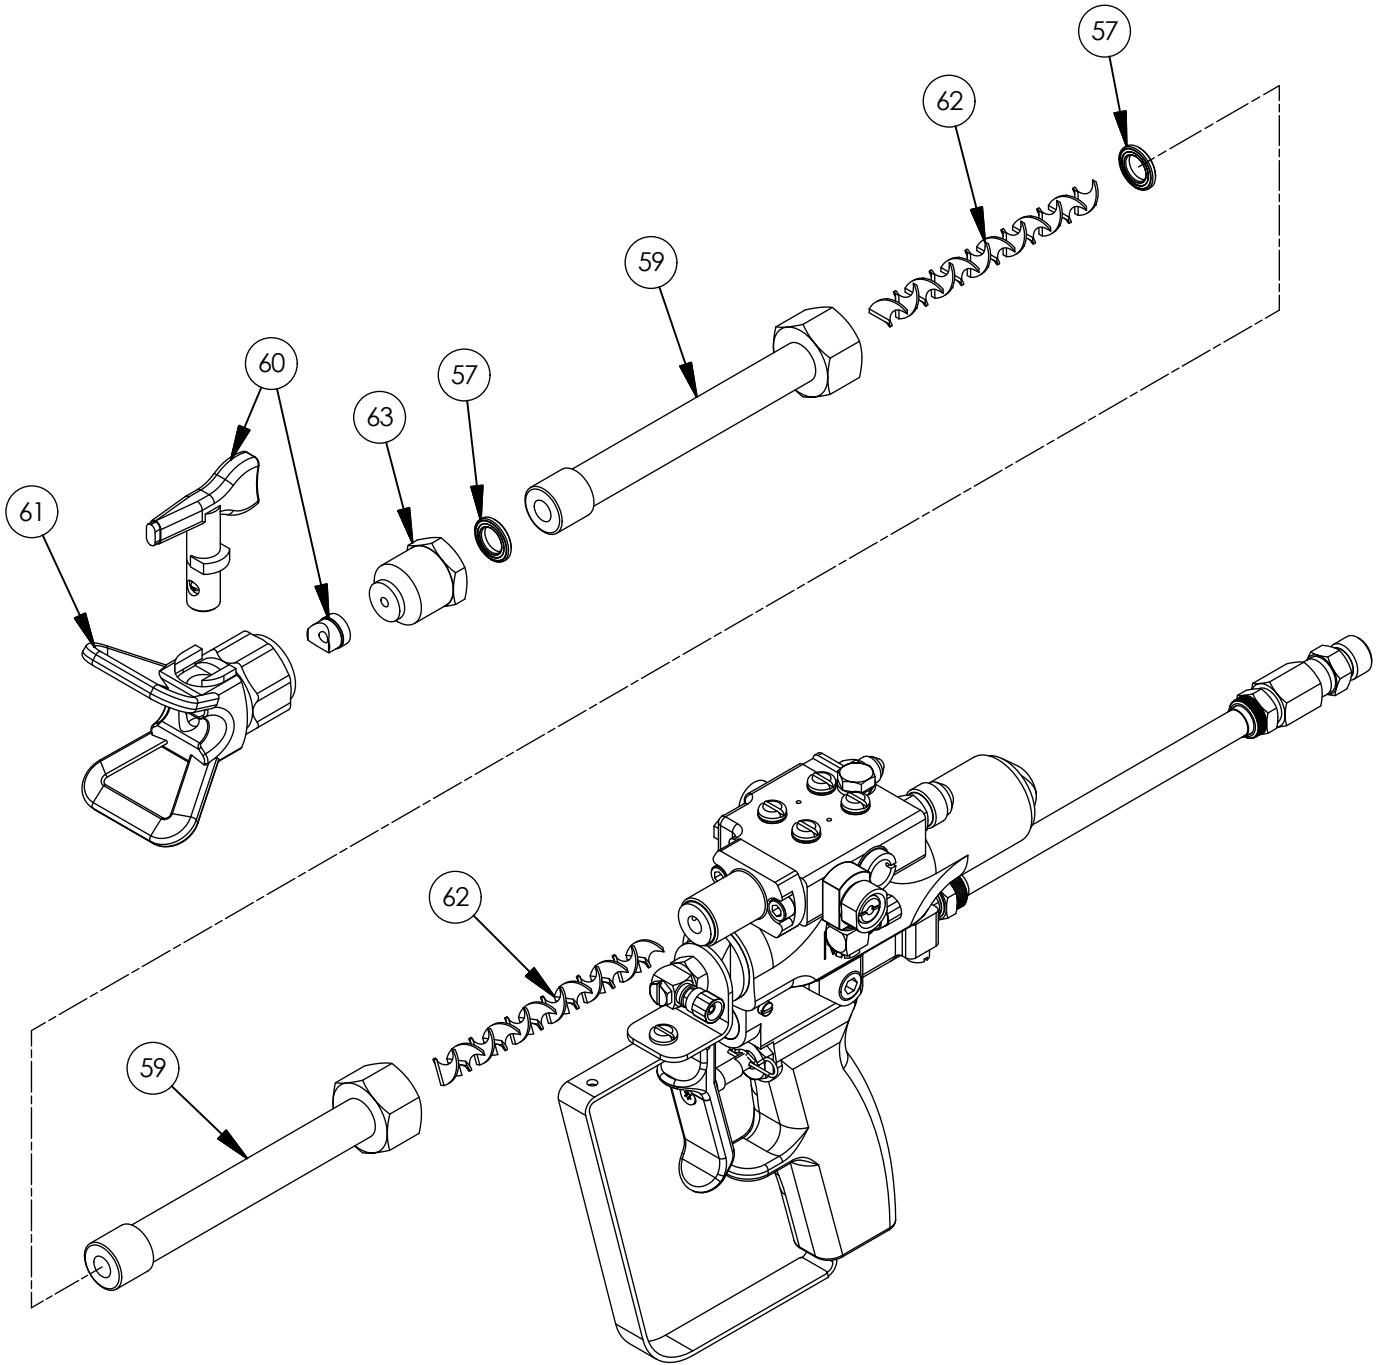

# MAGNUM VENUS PRODUCTS

SYNTACTIC BARRIER COAT GUN

CPW2-1000-SBC

REV:-

SHEET 2 / 4

9/16/2019

Parts List			
ITEM	PART NUMBER	QTY	DESCRIPTION
1	5104-1-1	1	PRO GUN BLOCK
2	5104-2-1	1	VALVE ROD
3	5104-10-1	1	CENTER SPACER
4	5104-11-1	1	ACTUATING STEM
*	5	5104-3-1	2 SECONDARY SEAL
	6	5104-4-1	2 RELIEF SPACER
*	7	5104-5-1	1 RESIN SEAL
*	8	5104-6-1	1 TEFLON CATALYST SEAL
	9	5104-7-1	2 PACKING RING
	10	5104-8-1	2 PACKING NUT
	11	7701-3-6	1 CONNECTOR FITTING
*	12	O-S-3-903	1 O-RING
	13	58631-1	1 CYLINDER BODY ASSEMBLY
	14	5106-2-1	1 ACTUATOR SEAL
*	15	5106-3-1	4 MOUNTING SEAL
	16	5106-6-1	4 MOUNTING SCREW
*	17	O-V-013	2 O-RING
	18	5106-4-1	2 CYLINDER CAP
	19	5106-7-1	1 ACTUATING PISTON
*	20	O-V-020	3 O-RING
	21	5106-5-1	1 ACTUATOR BUSHING
	22	PF-AP-02	2 PIPE PLUG
	23	5102-2-1	1 MOUNTING SCREW
	24	58624-1	1 CLASSIC PRO HANDLE
	25	58626-1	2 HANDLE MOUNTING SCREW
	26	58647-1	1 TRIGGER VALVE
*	27	O-U-011	2 O-RING
	28	58648-1	1 TRIGGER SPOOL RETAINER
	29	03198	1 CHROME BALL
*	30	O-U-109	2 O-RING
*	31	O-D-010	1 O-RING
	32	58625-1	1 GUN TRIGGER
	33	58629-1	1 TRIGGER PIN GUIDE
	34	02647-3	2 TORX FLAT HEAD SCREW
	35	02970	1 HAIRPIN COTTER
	36	58628-1	1 TRIGGER GUIDE BUSHING
	37	F-FS-540-08	1 MACHINE SCREW
	38	58670-1	1 TRIGGER GUARD
	39	02806-2	1 10-24 PAN HEAD SCREW
	40	58671-1	1 DRIP SHIELD
	41	04017	1 TRIGGER SPRING
	42	00003-1	1 POLY FITTING
	43	6506-1-0.5	1 POLY AIR WHIP
	44	TRU-1021	1 SWIVEL ELBOW FITTING
*	45	7304-3-1	1 NYLON SEAL
	46	7701-6-3	1 BARBED FITTING