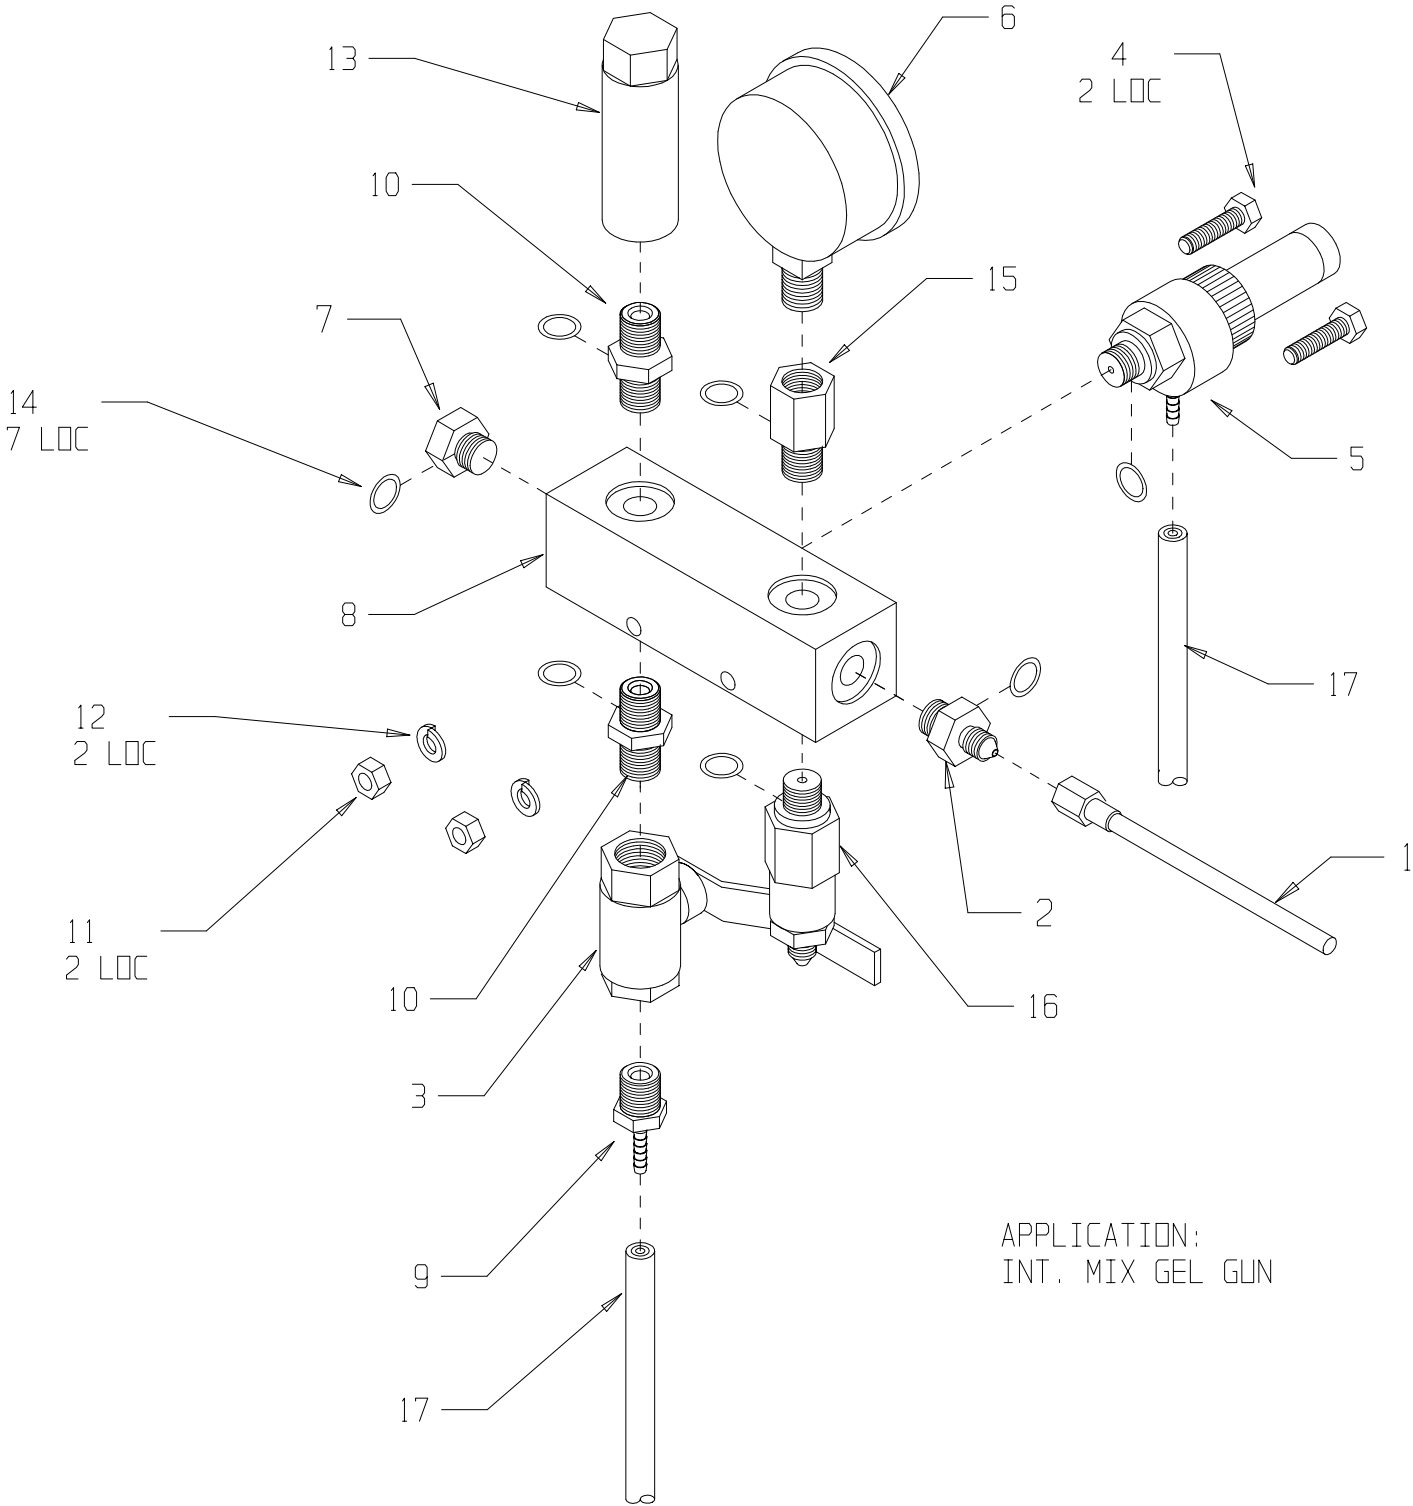

CM-5000-UPS-SS MANIFOLD ASSEMBLY

01/02/20 (JCH)

APPLICATION:
INT. MIX GEL GUN

CM-5000-UPS-SS
CATALYST MANIFOLD
01-02-20
CUSTOMER PARTS KEY

ITEM	PART #	DESCRIPTION	QTY
1	HCSS-0203J-2	CAT. HOSE	1
2	CM-1052	FITTING	1
3	CM-1005	BALL VALVE	1
4	F-HB-04C-32	BOLT	2
5	RV-1000-1500-SS	1500# RELIEF VALVE	1
6	MRD-1005-2000	2000# GAUGE	1
7	CM-1053	PLUG	1
8	CM-1051-SS	MANIFOLD BLOCK	1
9	CPRV-1002-A	FITTING	1
10	CM-1056	FITTING	2
11	F-HN-04C	NUT	2
12	F-SW-04	SPLIT WASHER	2
13	MS-1000-SCA	SURGE CHAMBER	1
14	O-S-013	O-RING	7
15	CM-1055	FITTING	1
16	MCF-1000-04SD-03J	CAT FILTER	1
	INCLUDES		
	MCF-1003-03J	OUTLET FITTING	
	O-S-014	O-RING	
	CF-NYG	SCREEN	
	MCF-1002	SCREEN HOLDER	
	MCF-1001-04SD	INLET FITTING	
17	MS-2052-30"	TUBE	2