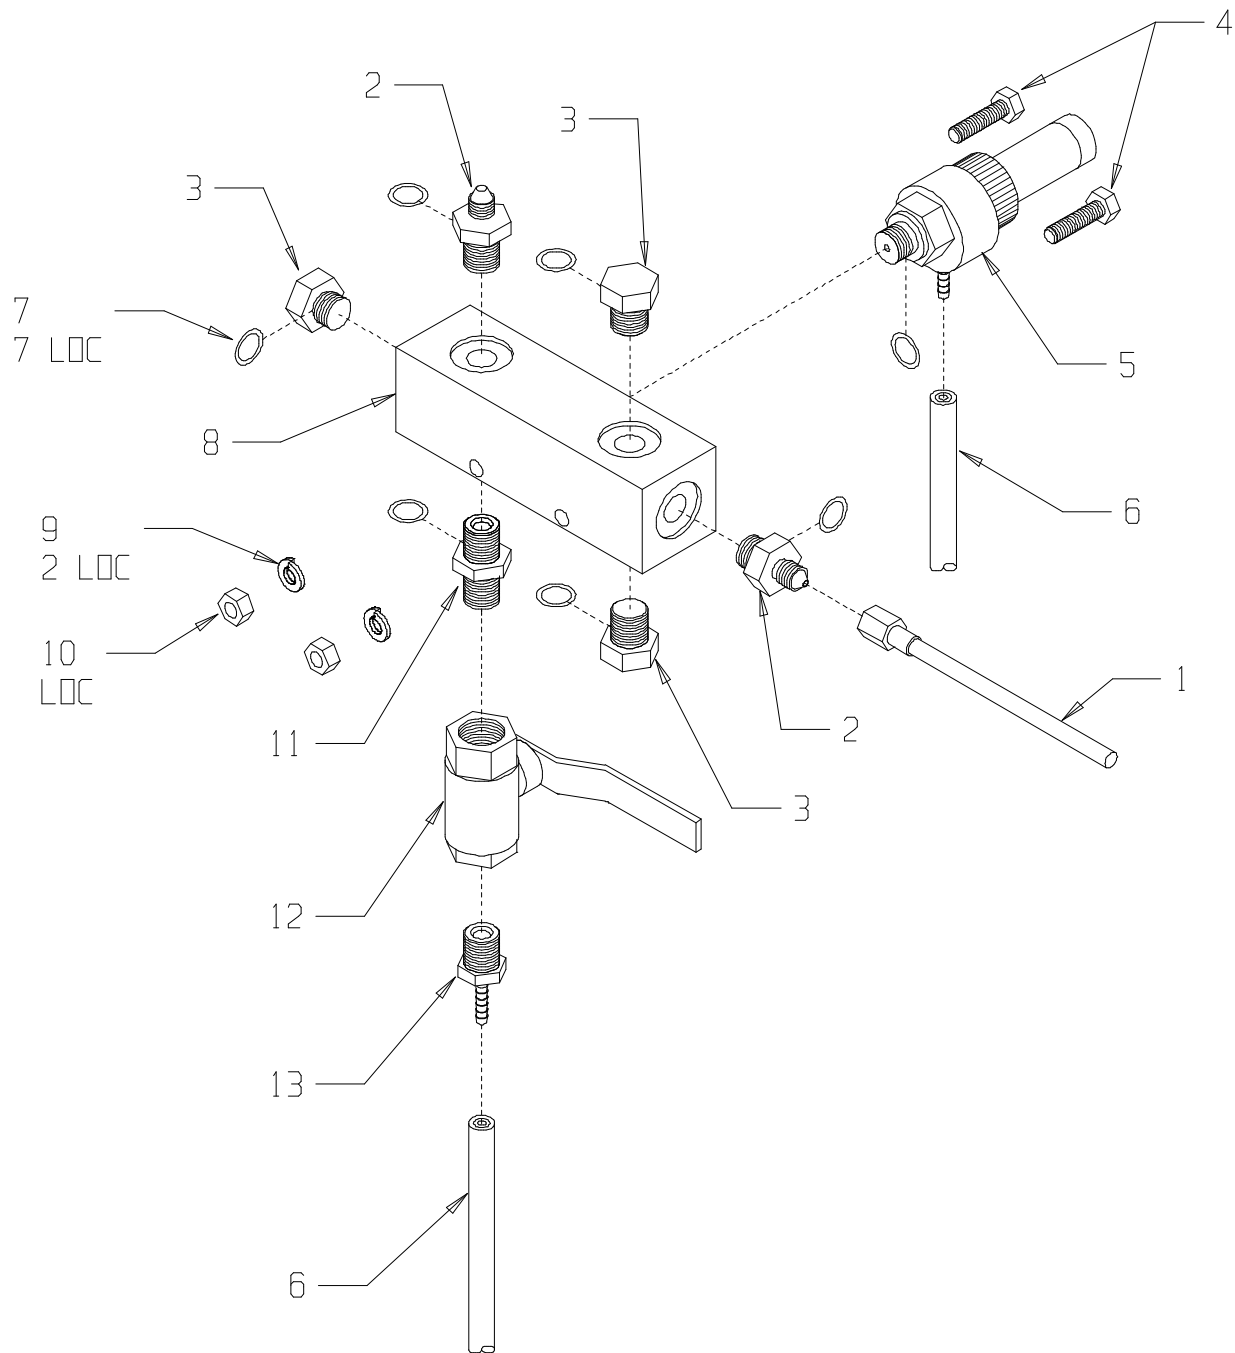

CM-3000-UPS-SS CATALYST MANIFOLD

09-22-06 (BT2)

**CM-3000-UPS-SS
CATALYST MANIFOLD
09-22-06
CUSTOMER PARTS KEY**

ITEM	PART #	DESCRIPTION	QTY
1	HCSS-0203J-3	CAT. HOSE	1
2	CM-1052	FITTING	2
3	CM-1053	PLUG	3
4	F-HB-04C-32	HEX BOLT	2
5	RV-1000-500-SS	500# RELIEF VALVE	1
6	MS-2052-30"	TUBE	2
7	O-S-013	O-RING	7
8	CM-1051-SS	MANIFOLD BLOCK	1
9	PF-SW-04	SPLIT WASHER	2
10	F-HN-04C	HEX NUT	2
11	CM-1056	FITTING	1
12	CM-1005	BALL VALVE	1
13	CPRV-1002-A	FITTING	1