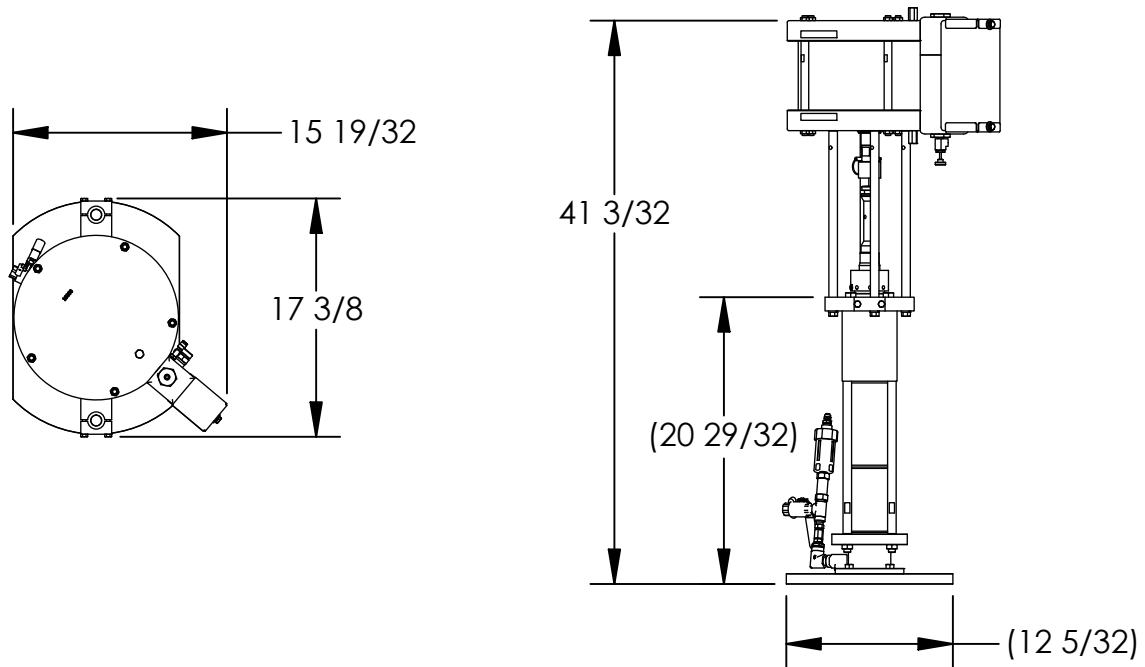

MAGNUM VENUS PRODUCTS

60:1 PUMP ASSEMBLY HIGH FORCE RAM	CCP2-PA-6000-SS
-----------------------------------	-----------------

Parts List			
ITEM	PART NUMBER	QTY	DESCRIPTION
1	00383	1	MALE CONNECTOR
2	06274	1	CHECK VALVE
3	CM-1005	1	SS BALL VALVE
4	CCP-1008	1	PUMP MOUNT PLATE
5	CCP-2007	2	SUPPORT BRACKET
6	CCP-2009	1	SUPPORT PLATE
7	CCPLS-1000-SS	1	FLUID SECTION
8	PNE-DD-101	1	DESSICANT DRYER
9	F-HB-04C-80	4	HEX BOLT - Inch
10	F-HB-06C-16	4	HEX BOLT
11	F-HB-08C-28-GR5	4	HEX BOLT
12	PF-HN-04-04J-SS	1	HEX NIPPLE
13	PF-PT-04MMF-SS	1	PIPE TEE
14	PF-RB-06-04-SS	1	REDUCER BUSHING
15	PF-SE-06-SS	2	STREET ELBOW
16	PF-SW-04-04J-SS	1	PIPE SWIVEL
17	VLS-4613-HD	1	PISTON ROD ADAPTER - HD
18	VPH-10000-CCP	1	10 INCH POWER HEAD
19	VPH-10009	2	HALF SHELL
20	VPH-10010	1	RETAINER SLEEVE

MAGNUM VENUS PRODUCTS

60:1 PUMP ASSEMBLY HIGH FORCE RAM

CCP2-PA-6000-SS