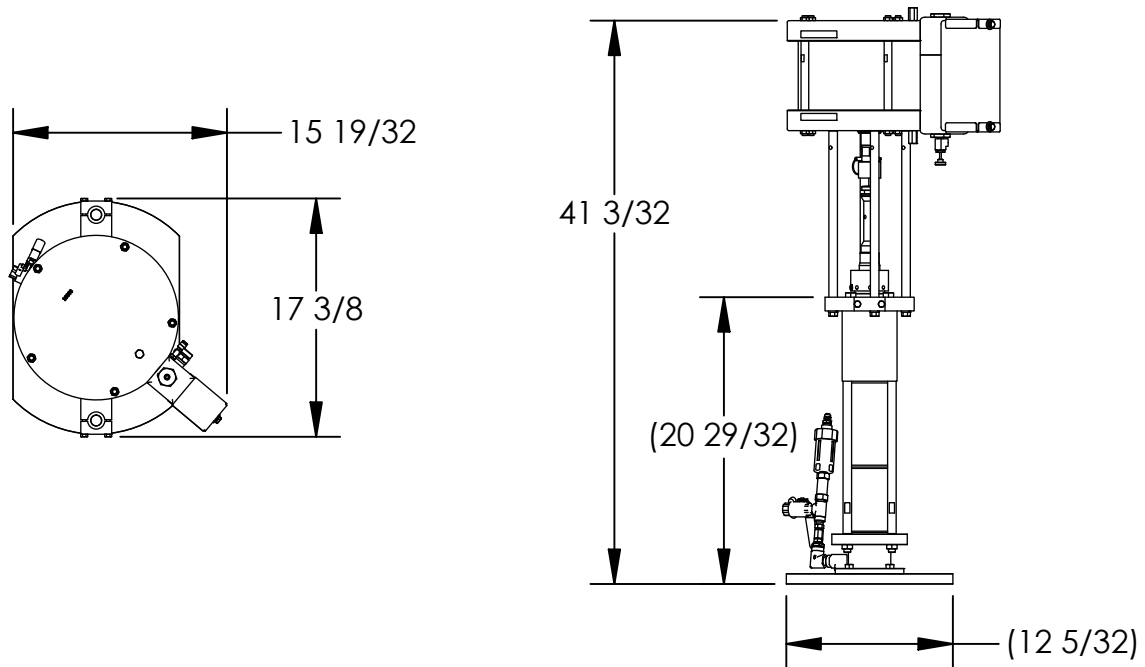

MAGNUM VENUS PRODUCTS

60:1 PUMP ASSEMBLY HIGH FORCE RAM	CCP2-PA-6000-SS
-----------------------------------	-----------------

Parts List			
ITEM	PART NUMBER	QTY	DESCRIPTION
1	00383	1	MALE CONNECTOR
2	06274	1	CHECK VALVE
3	CM-1005	1	SS BALL VALVE
4	CCP-1008	1	PUMP MOUNT PLATE
5	CCP-2007	2	SUPPORT BRACKET
6	CCP-2009	1	SUPPORT PLATE
7	CCPLS-1000-SS	1	FLUID SECTION
8	PNE-DD-101	1	DESSICANT DRYER
9	F-HB-04C-80	4	HEX BOLT - Inch
10	F-HB-06C-16	4	HEX BOLT
11	F-HB-08C-28-GR5	4	HEX BOLT
12	PF-HN-04-04J-SS	1	HEX NIPPLE
13	PF-PT-04MMF-SS	1	PIPE TEE
14	PF-RB-06-04-SS	1	REDUCER BUSHING
15	PF-SE-06-SS	2	STREET ELBOW
16	PF-SW-04-04J-SS	1	PIPE SWIVEL
17	VLS-4613-HD	1	PISTON ROD ADAPTER - HD
18	VPH-10000-CCP	1	10 INCH POWER HEAD
19	VPH-10009	2	HALF SHELL
20	VPH-10010	1	RETAINER SLEEVE

MAGNUM VENUS PRODUCTS

60:1 PUMP ASSEMBLY HIGH FORCE RAM

CCP2-PA-6000-SS