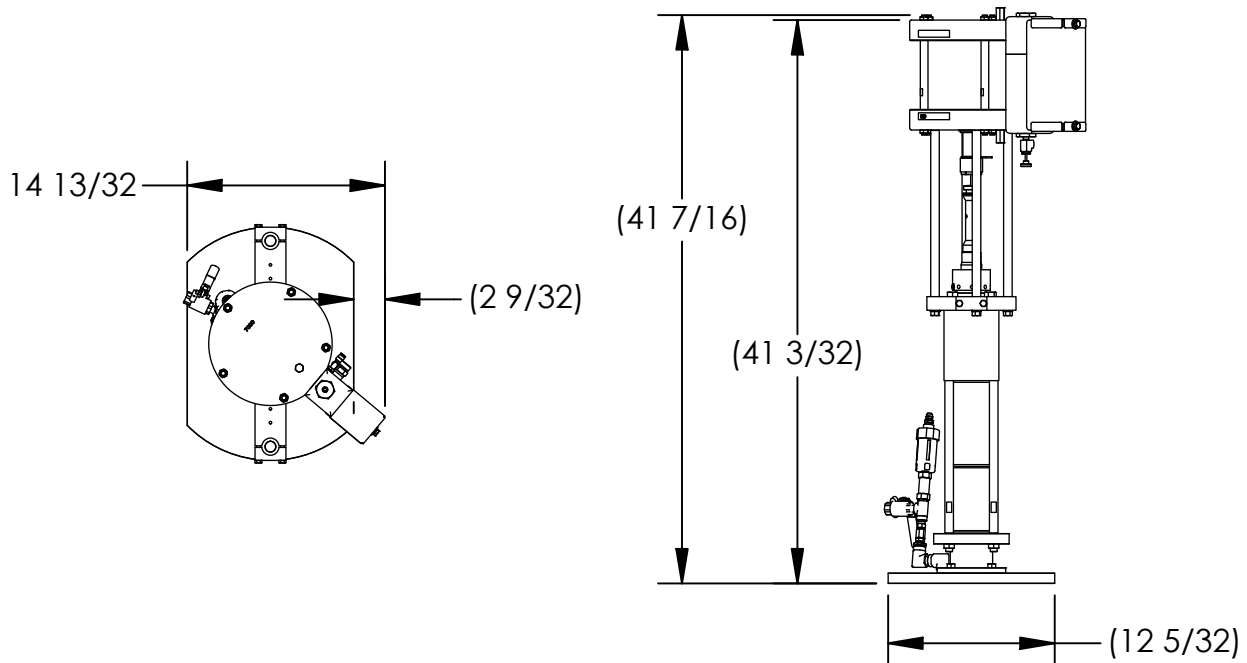

MAGNUM VENUS PRODUCTS

30:1 PUMP ASSEMBLY HIGH FORCE RAM	CCP2-PA-3000-SS
-----------------------------------	-----------------

Parts List			
ITEM	PART NUMBER	QTY	DESCRIPTION
1	00383	1	MALE CONNECTOR
2	06274	1	CHECK VALVE
3	CM-1005	1	SS BALL VALVE
4	CCP-1008	1	PUMP MOUNT PLATE
5	CCP-2007	2	SUPPORT BRACKET
6	CCP-2009	1	SUPPORT PLATE
7	CCPLS-1000-SS	1	FLUID SECTION
8	PNE-DD-101	1	DESSICANT DRYER
9	F-HB-04C-80	4	HEX BOLT - Inch
10	F-HB-06C-16	4	HEX BOLT
11	F-HB-08C-28-GR5	4	HEX BOLT
12	PAT-PA-9110	1	SHELL RETAINER
13	PAT-PA-9112	1	SLEEVE CLIP
14	PF-HN-04-04J-SS	1	HEX NIPPLE
15	PF-PT-04MMF-SS	1	PIPE TEE
16	PF-RB-06-04-SS	1	REDUCER BUSHING
17	PF-SE-06-SS	2	STREET ELBOW
18	PF-SW-04-04J-SS	1	PIPE SWIVEL
19	VLS-4613-HD	1	PISTON ROD ADAPTER - HD
20	VPH-10009	2	HALF SHELL
21	VPH-7000-HD	1	7" HD POWER HEAD

MAGNUM VENUS PRODUCTS

30:1 PUMP ASSEMBLY HIGH FORCE RAM

CCP2-PA-3000-SS