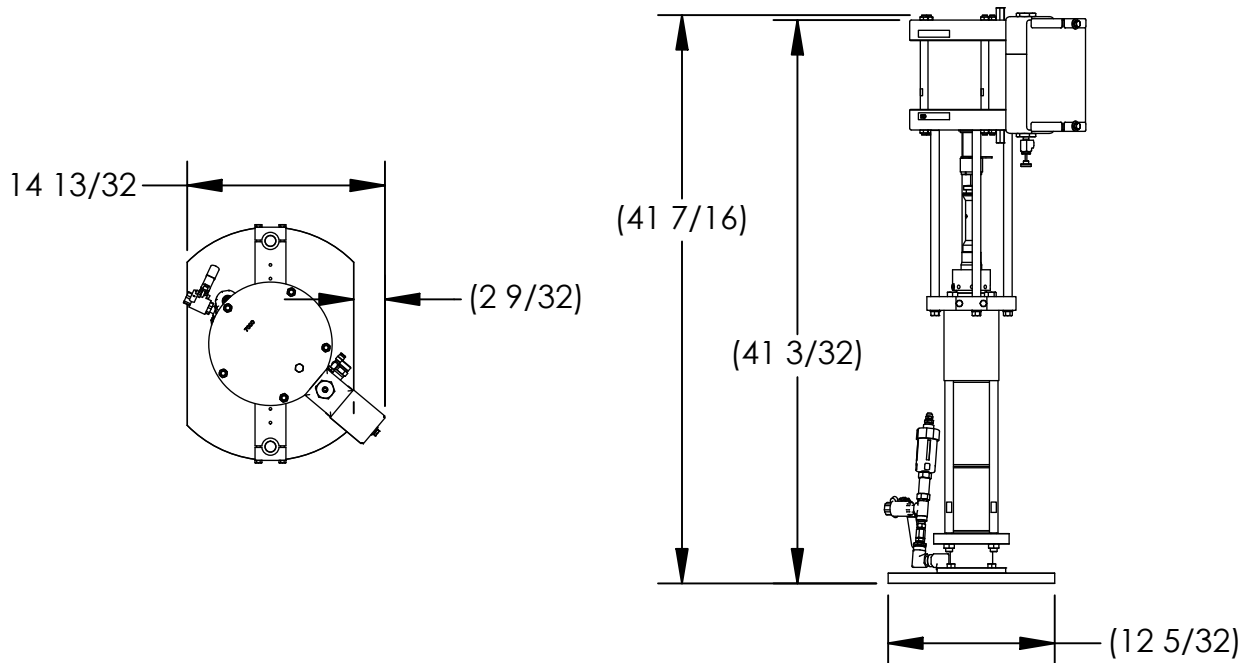

MAGNUM VENUS PRODUCTS

30:1 PUMP ASSEMBLY HIGH FORCE RAM	CCP2-PA-3000-SS
-----------------------------------	-----------------

Parts List			
ITEM	PART NUMBER	QTY	DESCRIPTION
1	00383	1	MALE CONNECTOR
2	06274	1	CHECK VALVE
3	CM-1005	1	SS BALL VALVE
4	CCP-1008	1	PUMP MOUNT PLATE
5	CCP-2007	2	SUPPORT BRACKET
6	CCP-2009	1	SUPPORT PLATE
7	CCPLS-1000-SS	1	FLUID SECTION
8	PNE-DD-101	1	DESSICANT DRYER
9	F-HB-04C-80	4	HEX BOLT - Inch
10	F-HB-06C-16	4	HEX BOLT
11	F-HB-08C-28-GR5	4	HEX BOLT
12	PAT-PA-9110	1	SHELL RETAINER
13	PAT-PA-9112	1	SLEEVE CLIP
14	PF-HN-04-04J-SS	1	HEX NIPPLE
15	PF-PT-04MMF-SS	1	PIPE TEE
16	PF-RB-06-04-SS	1	REDUCER BUSHING
17	PF-SE-06-SS	2	STREET ELBOW
18	PF-SW-04-04J-SS	1	PIPE SWIVEL
19	VLS-4613-HD	1	PISTON ROD ADAPTER - HD
20	VPH-10009	2	HALF SHELL
21	VPH-7000-HD	1	7" HD POWER HEAD

MAGNUM VENUS PRODUCTS

30:1 PUMP ASSEMBLY HIGH FORCE RAM

CCP2-PA-3000-SS