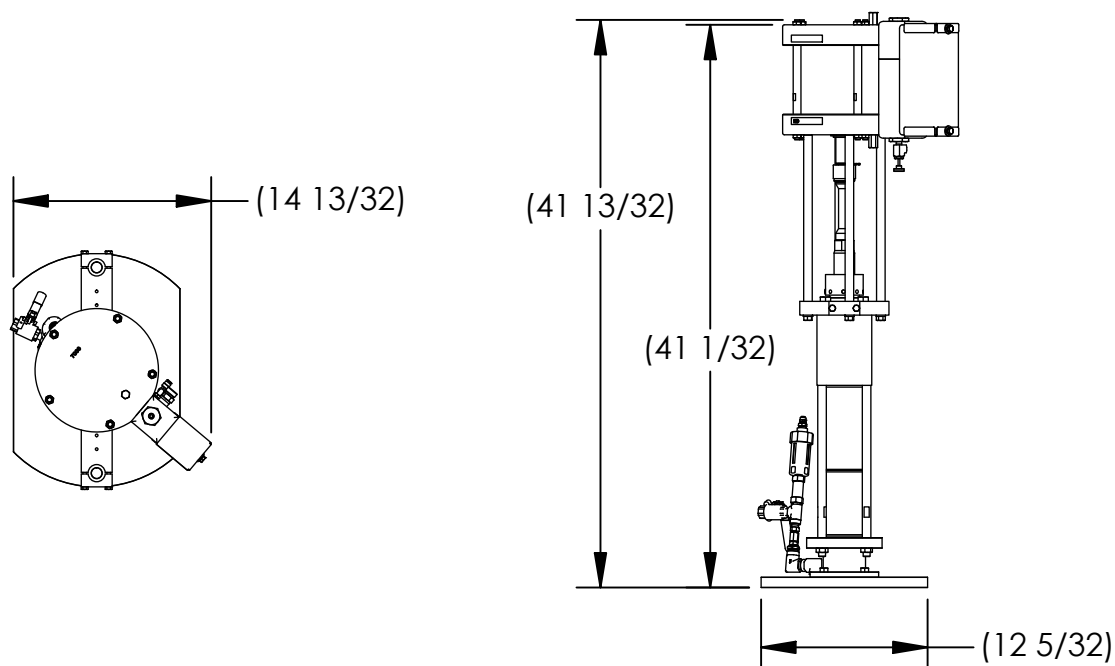

# MAGNUM VENUS PRODUCTS

30:1 PUMP ASSEMBLY HIGH FORCE RAM	CCP2-PA-3000
-----------------------------------	--------------

Parts List			
ITEM	PART NUMBER	QTY	DESCRIPTION
1	00383	1	MALE CONNECTOR
2	06274	1	CHECK VALVE
3	CM-1005	1	SS BALL VALVE
4	CCP-1008	1	PUMP MOUNT PLATE
5	CCP-2007	2	SUPPORT BRACKET
6	CCP-2009	1	SUPPORT PLATE
7	CCPLS-1000	1	CHOP CHECK FLUID SECTION
8	PNE-DD-101	1	DESSICANT DRYER
9	F-HB-04C-80	4	HEX BOLT - Inch
10	F-HB-06C-16	4	HEX BOLT
11	F-HB-08C-28-GR5	4	HEX BOLT
12	PAT-PA-9110	1	SHELL RETAINER
13	PAT-PA-9112	1	SLEEVE CLIP
14	PF-HN-04-04J-SS	1	HEX NIPPLE
15	PF-PT-04MMF-SS	1	PIPE TEE
16	PF-RB-06-04-SS	1	REDUCER BUSHING
17	PF-SE-06-SS	2	STREET ELBOW
18	PF-SW-04-04J-SS	1	PIPE SWIVEL
19	VLS-4613-HD	1	PISTON ROD ADAPTER - HD
20	VPH-10009	2	HALF SHELL
21	VPH-7000-HD	1	7" HD POWER HEAD

# MAGNUM VENUS PRODUCTS

30:1 PUMP ASSEMBLY HIGH FORCE RAM

CCP2-PA-3000