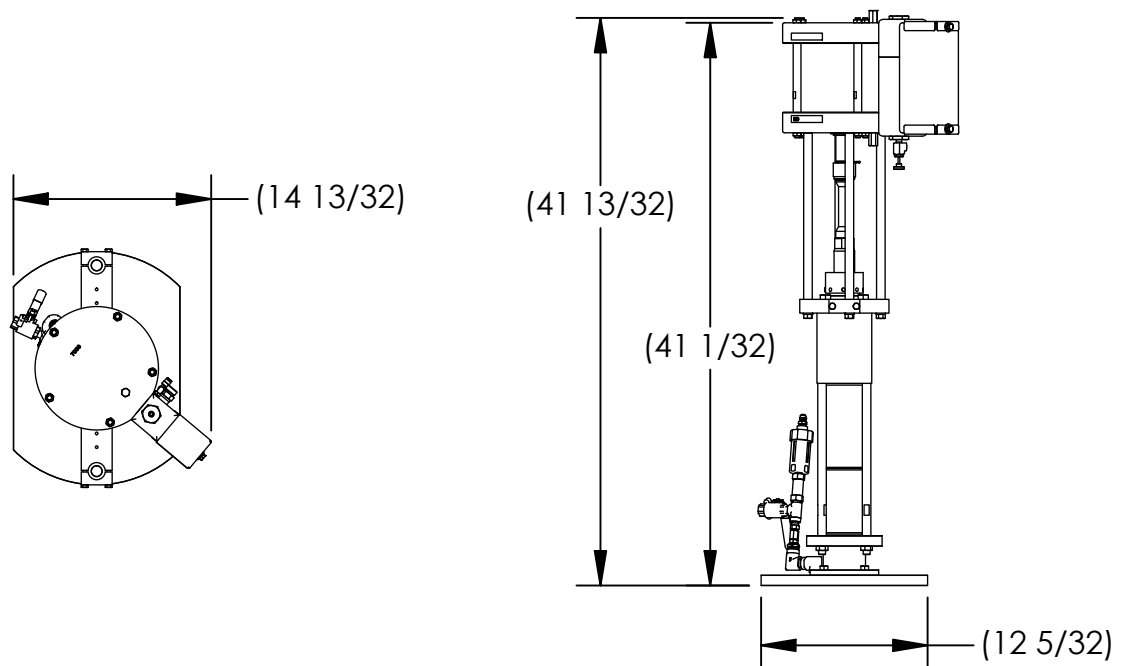

MAGNUM VENUS PRODUCTS

30:1 PUMP ASSEMBLY HIGH FORCE RAM	CCP2-PA-3000
-----------------------------------	--------------

Parts List			
ITEM	PART NUMBER	QTY	DESCRIPTION
1	00383	1	MALE CONNECTOR
2	06274	1	CHECK VALVE
3	CM-1005	1	SS BALL VALVE
4	CCP-1008	1	PUMP MOUNT PLATE
5	CCP-2007	2	SUPPORT BRACKET
6	CCP-2009	1	SUPPORT PLATE
7	CCPLS-1000	1	CHOP CHECK FLUID SECTION
8	PNE-DD-101	1	DESSICANT DRYER
9	F-HB-04C-80	4	HEX BOLT - Inch
10	F-HB-06C-16	4	HEX BOLT
11	F-HB-08C-28-GR5	4	HEX BOLT
12	PAT-PA-9110	1	SHELL RETAINER
13	PAT-PA-9112	1	SLEEVE CLIP
14	PF-HN-04-04J-SS	1	HEX NIPPLE
15	PF-PT-04MMF-SS	1	PIPE TEE
16	PF-RB-06-04-SS	1	REDUCER BUSHING
17	PF-SE-06-SS	2	STREET ELBOW
18	PF-SW-04-04J-SS	1	PIPE SWIVEL
19	VLS-4613-HD	1	PISTON ROD ADAPTER - HD
20	VPH-10009	2	HALF SHELL
21	VPH-7000-HD	1	7" HD POWER HEAD

MAGNUM VENUS PRODUCTS

30:1 PUMP ASSEMBLY HIGH FORCE RAM

CCP2-PA-3000