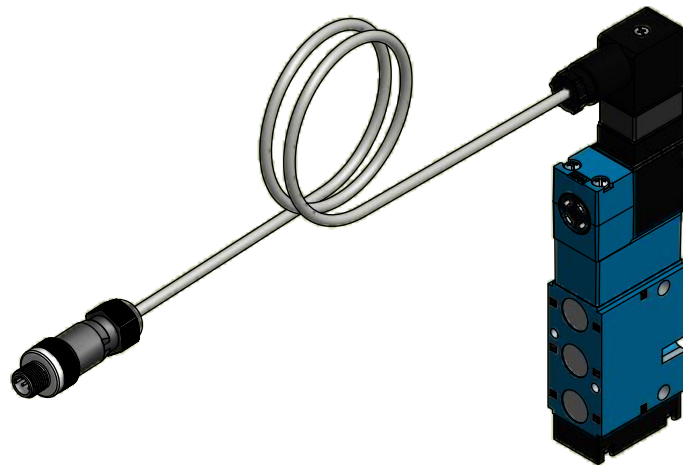

E-MLC-100

RED (#1)
 BLK (#3)
 WHT (NC)
 SHLD (NC)

E-SOL-103

RED (1)
 BLK (#2)
 WHT (NC)
 SHLD (NC)

MAGNUM VENUS PRODUCTS

24VDC VALVE ASSEMBLY .250 INCH, 4-3

PV-103

Parts List			
ITEM	PART NUMBER	QTY	DESCRIPTION
1	E-SOL-103	1	1/4" SOLENOID VALVE 4/3 24VDC
2	07724	1 FT	SHIELDED CABLE
3	E-MLC-100	1	MALE LINE CONNECTOR

MAGNUM VENUS PRODUCTS

24VDC VALVE ASSEMBLY .250 INCH, 4-3

PV-103