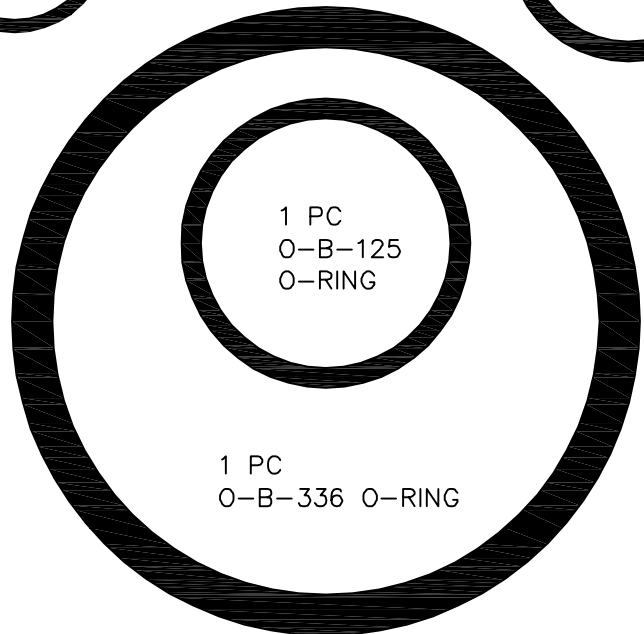

MPR-PH-3250-SK  
SEAL KIT 3-1/4" AIR MOTOR

 2 PCS  
O-U-006 O-RING

 4 PCS  
O-B-008 O-RING

 6 PCS  
O-B-012 O-RING

 2 PCS  
O-B-013 O-RING

 2 PCS  
O-B-116 O-RING

 2 PCS  
O-B-019 O-RING

 2 PCS  
O-B-118 O-RING

 2 PCS  
O-U-204-90 O-RING

 2 PCS  
O-D-010-90 O-RING

2 PCS  
O-B-152 O-RING

 2 PCS  
MPH-2529 DIAPHRAGM