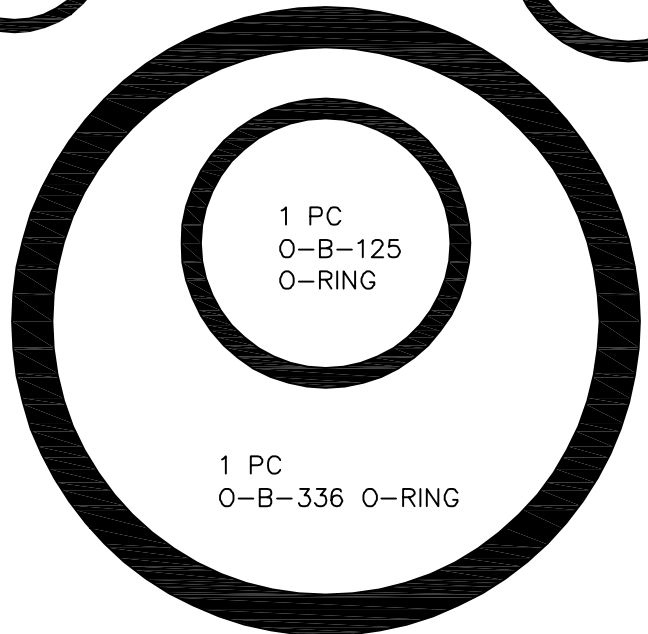

MPR-PH-3250-SK
 SEAL KIT 3-1/4" AIR MOTOR

 2 PCS
 O-U-006 O-RING

 4 PCS
 O-B-008 O-RING

 6 PCS
 O-B-012 O-RING

 2 PCS
 O-B-013 O-RING

 2 PCS
 O-B-116 O-RING

 2 PCS
 O-B-019 O-RING

 2 PCS
 O-B-118 O-RING

 2 PCS
 O-U-204-90 O-RING

 2 PCS
 O-D-010-90 O-RING

2 PCS
 O-B-152 O-RING

2 PCS
 O-B-121 O-RING

1 PC
 O-B-125 O-RING

1 PC
 O-B-336 O-RING

2 PCS
 MPH-2529 DIAPHRAGM