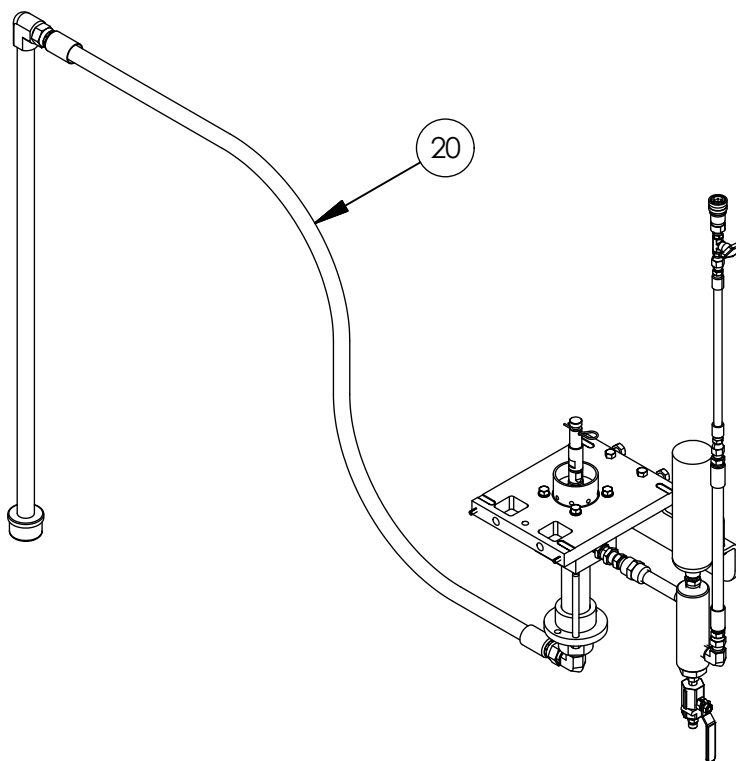

MAGNUM VENUS PRODUCTS

ADDITIONAL PUMP ASSEMBLY	MCPA-2500-1
--------------------------	-------------

Parts List			
ITEM	PART NUMBER	QTY	DESCRIPTION
1	MCPA-2500	1	FLUID SECTION - MULTI-COLOR GELCOAT
2	PF-HN-08	1	HEX NIPPLE
3	PF-FC-08	1	FEMALE COUPLER
4	PF-HN-08L	1	HEX NIPPLE
5	FF-5001	1	FILTER BODY
6	PF-HN-08-06	1	HEX NIPPLE
7	SC-2510	1	SURGE CHAMBER
8	FF-5099-100	1	FILTER SCREEN 100 MESH
9	O-V-022	1	O-RING
10	FF-5002	1	FILTER CAP
11	PF-HN-04	1	HEX NIPPLE
12	PF-HN-04-04S	1	HOSE ADAPTER
13	BV-44-HP	1	4000 PSI BALL VALVE
14	PF-ME-08-06	1	MALE ELBOW
16	HAW-0664-1	1	HOSE ASSEMBLY
17	HAW-0444-1	1	HOSE ASSEMBLY
18	BV-37A	1	BALL VALVE - 1/4 NPT
19	QD-H262-W	1	COUPLER
20	HSA-1000	1	3/4" SIPHON ASSEMBLY
21	1101-7-1	1	MOUNT BRACKET
22	F-SQUB-06C-32	1	U-BOLT
23	F-SW-06	4	LOCK WASHER
24	F-HN-06C	4	HEX NUT
25	F-HB-06C-28	2	HEX BOLT

MAGNUM VENUS PRODUCTS

ADDITIONAL PUMP ASSEMBLY

MCPA-2500-1