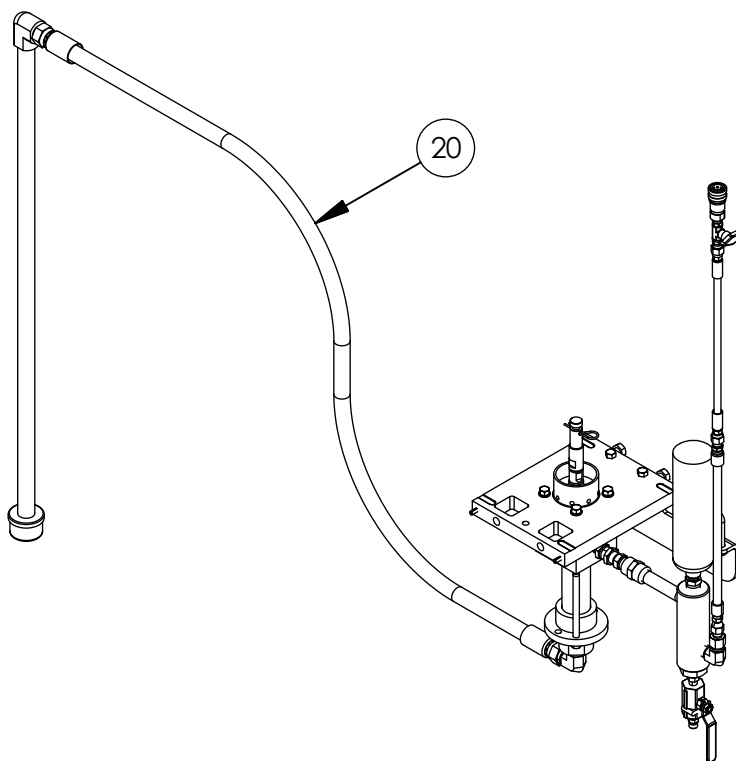

# MAGNUM VENUS PRODUCTS

ADDITIONAL PUMP ASSEMBLY

MCPA-2500-1-EXT

Parts List			
ITEM	PART NUMBER	QTY	DESCRIPTION
1	MCPA-2500	1	FLUID SECTION - MULTI-COLOR GELCOAT
2	PF-HN-08	1	HEX NIPPLE
3	PF-FC-08	1	FEMALE COUPLER
4	PF-HN-08L	1	HEX NIPPLE
5	FF-5001	1	FILTER BODY
6	PF-HN-08-06	1	HEX NIPPLE
7	SC-2510	1	SURGE CHAMBER
8	FF-5099-100	1	FILTER SCREEN 100 MESH
9	O-V-022	1	O-RING
10	FF-5002	1	FILTER CAP
11	PF-HN-04	1	HEX NIPPLE
12	PF-HN-04-04S	1	HOSE ADAPTER
13	BV-44-HP	1	4000 PSI BALL VALVE
14	PF-ME-08-06	1	MALE ELBOW
15	PF-RA-06-04	1	ADAPTER
16	HAW-0444M-25	1	HOSE ASSEMBLY
17	HAW-0344-5	1	HOSE ASSEMBLY
18	BV-37A	1	BALL VALVE - 1/4 NPT
19	QD-H262-W	1	COUPLER
20	HSA-1000	1	3/4" SIPHON ASSEMBLY
21	1101-7-1	1	MOUNT BRACKET
22	F-SQUB-06C-32	1	U-BOLT
23	F-SW-06	4	LOCK WASHER
24	F-HN-06C	4	HEX NUT
25	F-HB-06C-28	2	HEX BOLT

# MAGNUM VENUS PRODUCTS

ADDITIONAL PUMP ASSEMBLY

MCPA-2500-1-EXT