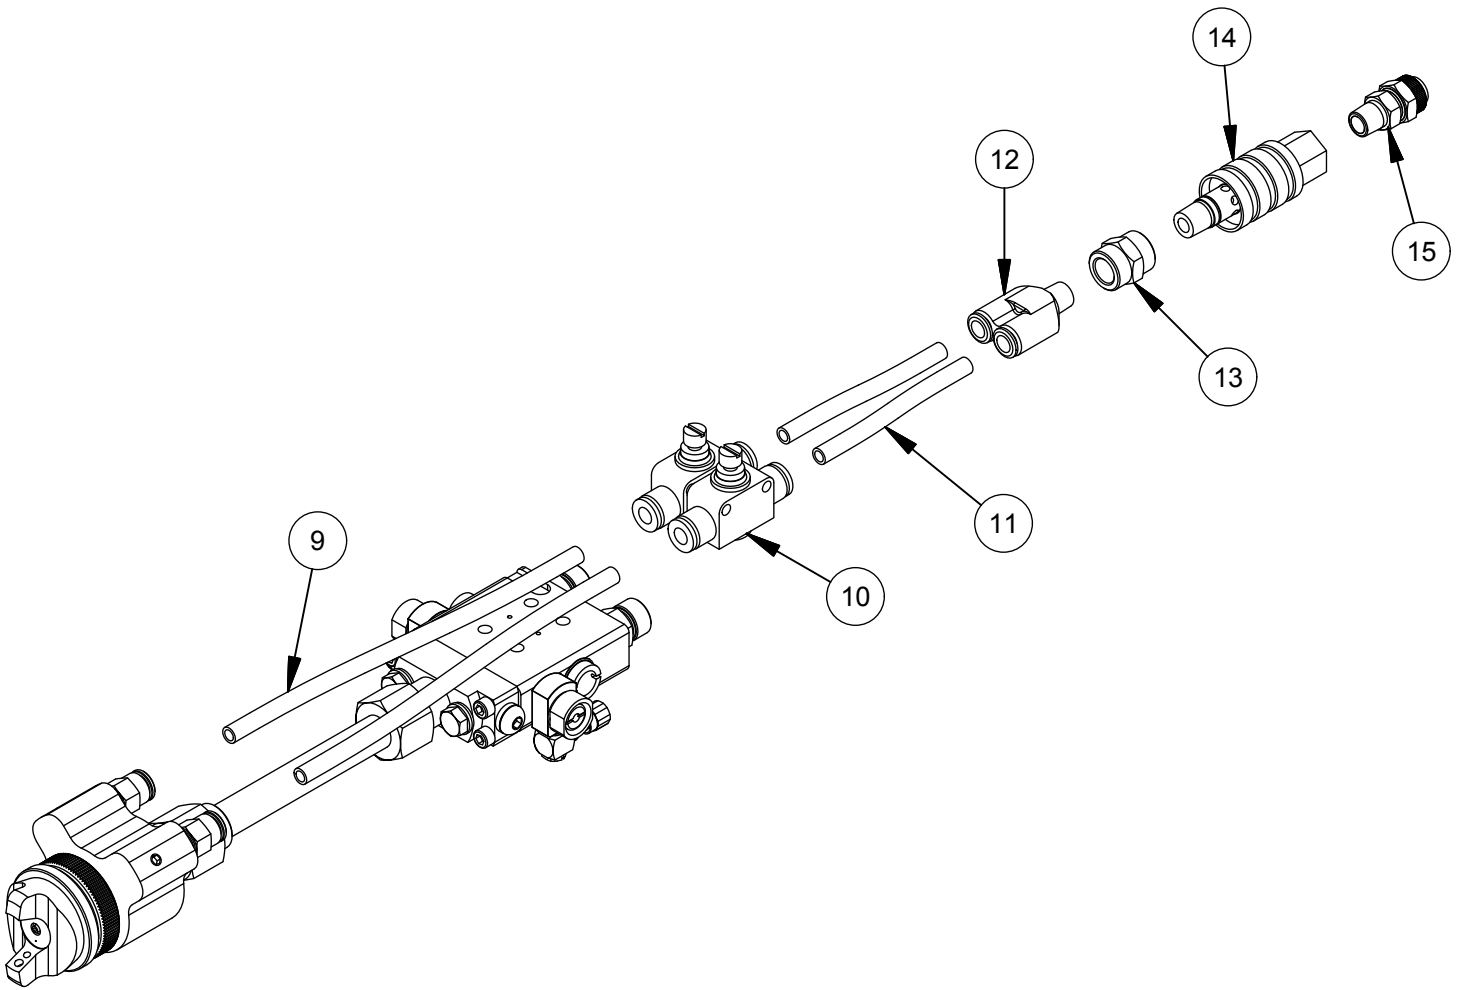

MAGNUM VENUS PRODUCTS

AUTOMATIC GUN

CPD-7000-A

REV:

SHEET 1 / 3

4/21/2016

MAGNUM VENUS PRODUCTS

AUTOMATIC GUN

CPD-7000-A

REV:

SHEET 2 / 3

4/21/2016

Parts List			
ITEM	PART NUMBER	QTY	DESCRIPTION
1	CPD-7100-A	1	POLYUREA GUN BLOCK
2	CPD-7200-A	1	ACTUATOR ASSEMBLY
3	58704-1	1	MOUNTING PAD
4	02806-2	2	10-24 PAN HEAD SCREW
5	F-SW-04	1	LOCK WASHER
6	F-HB-04C-08	1	HEX BOLT
7	01443	2 FT	FLUSH TUBE (TWO - 1 FT SECTIONS)
8	SAPV-1000-DUO	1	SOLVENT/AIR PURGE VALVE
9	MS-2052-1	1 FT	TUBING (TWO - 1/2 FT SECTIONS)
10	CPD-7016	2	AIR CONTROL VALVE
11	MS-2052-1	.5 FT	TUBING (TWO 1/4 FT SECTIONS)
12	06952	1	Y FITTING
13	PF-FC-02	1	1/8 NPT COUPLING
14	RC-1007	1	VALVE
15	00003-1	1	POLY FITTING
16	PF-SW-04F-04F	2	PIPE SWIVEL
17	BV-37A	2	BALL VALVE - 1/4 NPT

REPAIR KIT

PART NO.	DESCRIPTION
CPD-7000-A-RK	REPAIR KIT

MAGNUM VENUS PRODUCTS

AUTOMATIC GUN

CPD-7000-A