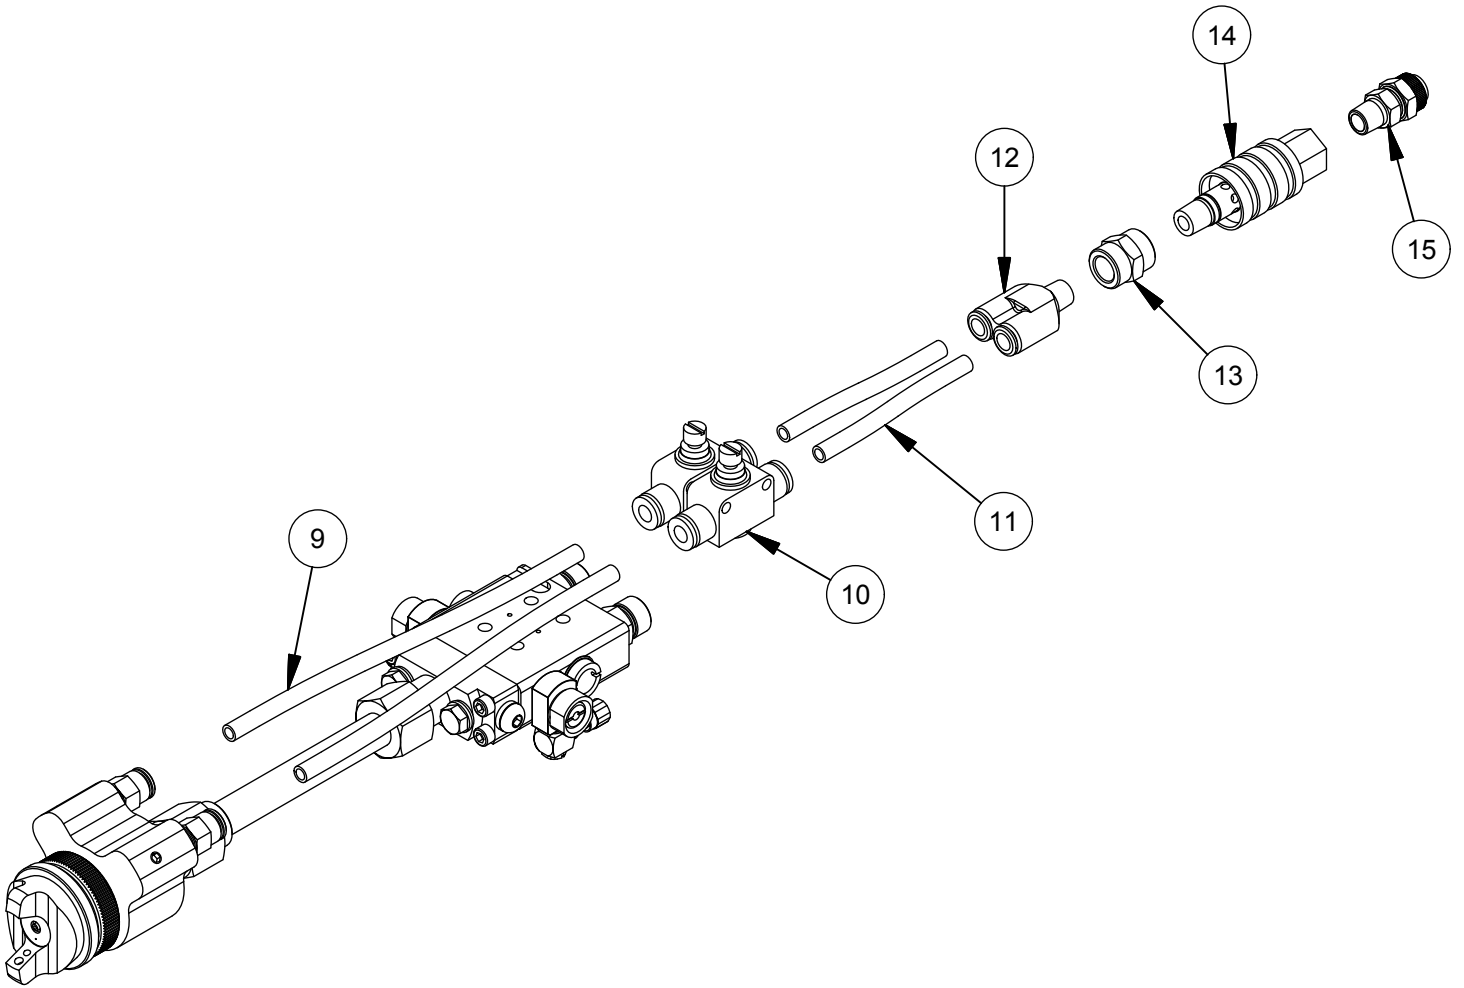

MAGNUM VENUS PRODUCTS

AUTOMATIC GUN

CPD-7000-A

REV:

SHEET 1 / 3

4/21/2016

MAGNUM VENUS PRODUCTS

AUTOMATIC GUN

CPD-7000-A

REV:

SHEET 2 / 3

4/21/2016

Parts List			
ITEM	PART NUMBER	QTY	DESCRIPTION
1	CPD-7100-A	1	POLYUREA GUN BLOCK
2	CPD-7200-A	1	ACTUATOR ASSEMBLY
3	58704-1	1	MOUNTING PAD
4	02806-2	2	10-24 PAN HEAD SCREW
5	F-SW-04	1	LOCK WASHER
6	F-HB-04C-08	1	HEX BOLT
7	01443	2 FT	FLUSH TUBE (TWO - 1 FT SECTIONS)
8	SAPV-1000-DUO	1	SOLVENT/AIR PURGE VALVE
9	MS-2052-1	1 FT	TUBING (TWO - 1/2 FT SECTIONS)
10	CPD-7016	2	AIR CONTROL VALVE
11	MS-2052-1	.5 FT	TUBING (TWO 1/4 FT SECTIONS)
12	06952	1	Y FITTING
13	PF-FC-02	1	1/8 NPT COUPLING
14	RC-1007	1	VALVE
15	00003-1	1	POLY FITTING
16	PF-SW-04F-04F	2	PIPE SWIVEL
17	BV-37A	2	BALL VALVE - 1/4 NPT

REPAIR KIT

PART NO.	DESCRIPTION
CPD-7000-A-RK	REPAIR KIT

MAGNUM VENUS PRODUCTS

AUTOMATIC GUN

CPD-7000-A