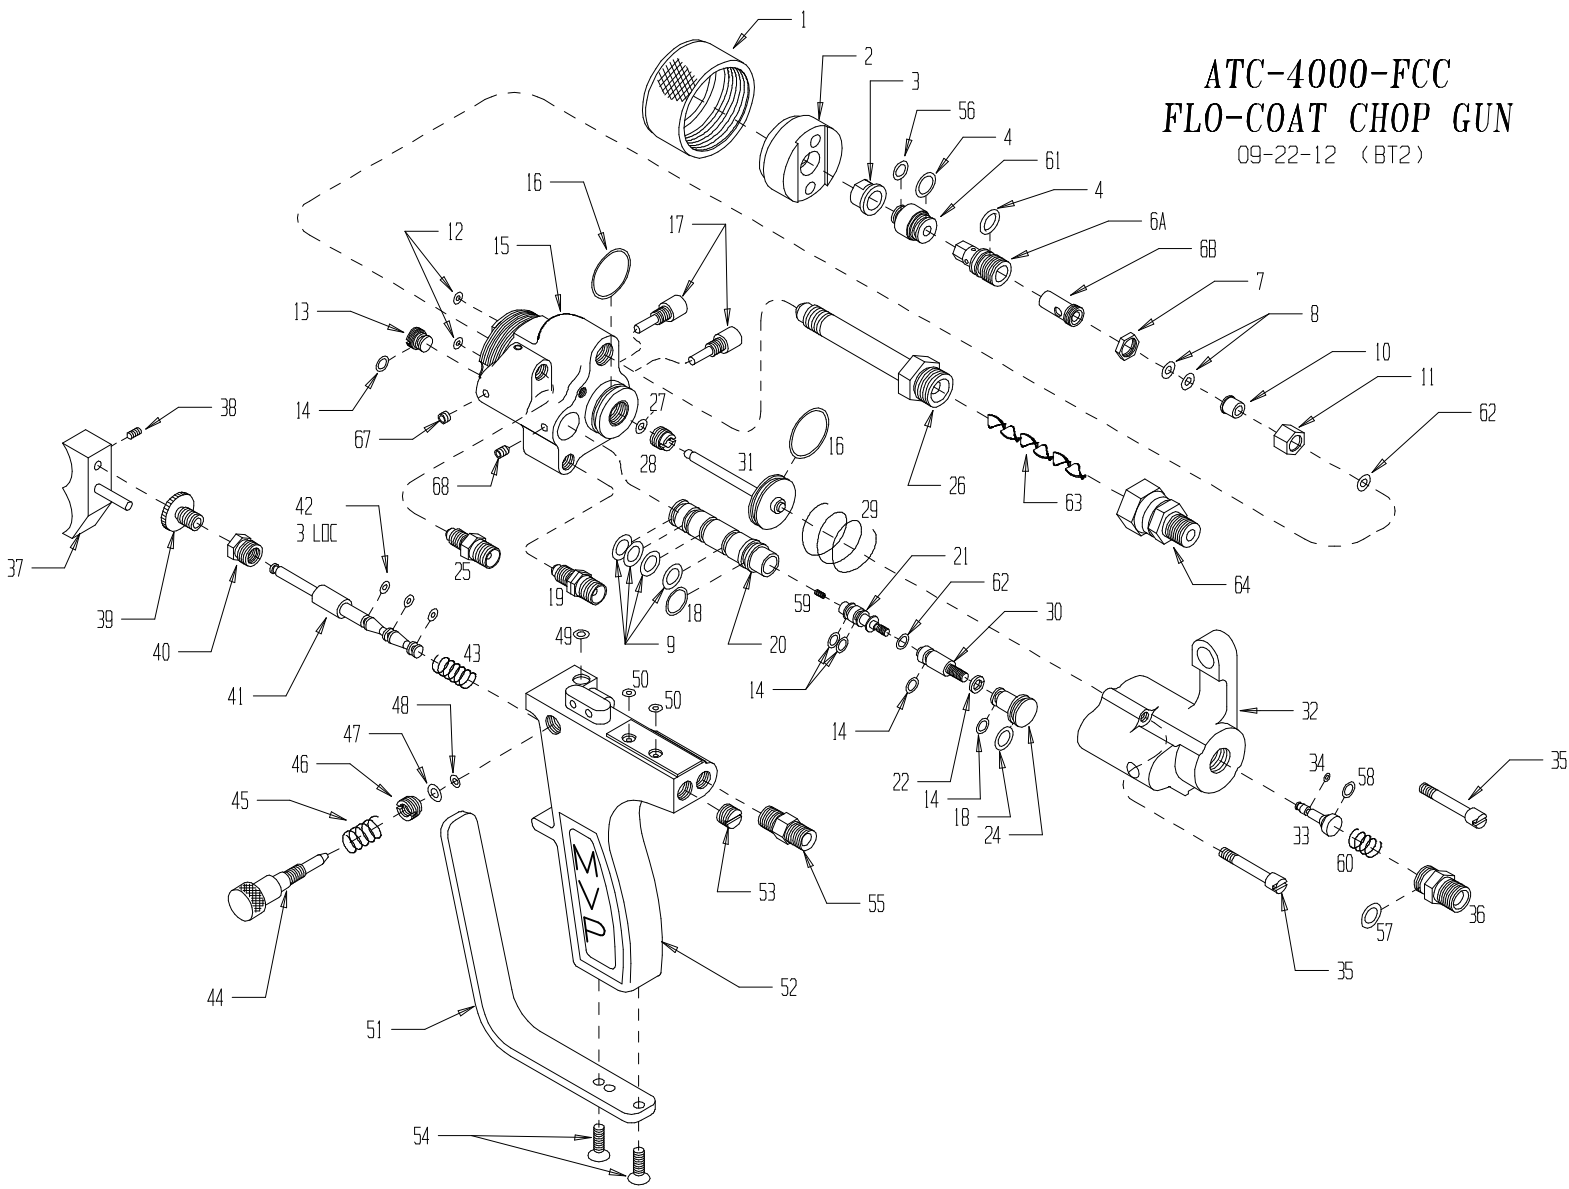

# ATC-4000-FCC FLO-COAT CHOP GUN

09-22-12 (BT2)

**ATC-4000-FCC  
FLO-COAT CHOP GUN  
09-22-12  
CUSTOMER PARTS KEY**

ITEM	PART #	DESCRIPTION	QTY	ITEM	PART #	DESCRIPTION	QTY
1	MG-1018-PL	RETAINING RING	1	45	ATC-40506	SPRING	1
2	FC-1020-01	AIR CHUTE CAP	1	46	ATC-40509	INSERT	1
3	FC-1029-XX	FLOCOAT NOZZLE (SPECIFY SIZE FOR XXX)	1	47*	ATC-40304-1	O-RING	1
4*	O-E-012	O-RING	2	48*	O-B-007	O-RING	1
6A*	ATC-40323-A	DIFFUSER SEAT	1	49*	O-B-008	O-RING	1
6B	ATC-40323-B	PACKING RETAINER	1	50*	O-B-006	O-RING	2
7	ATC-40319	LOCK NUT	1	51	ATC-40709	GUARD	1
8*	ATC-40304	PACKING (SET OF 2)	1	52	ATC-4003-2	HANDLE	1
9*	O-S-012A	O-RING	4	53	ATC-40106	PLUG	1
10	ATC-40318	PACKING PRESS	1	54	F-FHCS-1032-08	SCREW	2
11	ATC-40317	PACKING HOUSING	1	55	PF-HN-02-02S	AIR FITTING	1
12*	O-S-006	O-RING	2	56	O-S-010	O-RING	1
13	ATC-40201	CAT. CYLINDER PLUG	1	57*	O-S-012	O-RING	1
14	O-S-008	O-RING	5	58*	O-B-008	O-RING	1
15	ATC-4001	HEAD (SEE NOTE B)	1	59	ATC-40611	RESTRICTOR (.040)	1
16*	O-S-020	O-RING	2	60	ATC-40610	SPRING	1
17	ATC-40701	SCREW	2	61	FC-1022	ADAPTER	1
18*	O-S-013	O-RING	2	62*	O-T-008	O-RING	2
19	ATC-40214	CATALYST FITTING	1	63	MIX-1080-SS	MIXER ELEMENT	1
20	ATC-40206	CATALYST CYLINDER	1	64	PF-SW-04M-06F	SWIVEL	1
21	ATC-40704	VALVE FRONT	1	67	F-SS-1032-02-SS	SET SCREW	1
22	ATC-40208	LOCK WASHER	1	68	ATC-40616	SET SCREW	1
24	ATC-40209	CAT. PISTON	1				
25	ATC-40213	AIR FITTING	1				
26	ATC-40311	MATERIAL DELIV. TUBE	1				
27*	O-E-008	O-RING	1				
28	ATC-40305	PACKING RETAINER	1				
29	ATC-40325	SPRING	1				
30	ATC-40705	VALVE BACK	1				
31	ATC-40321	NEEDLE ASSY.	1				
32	ATC-4002	GUN BACK	1				
33	ATC-40602	AIR VALVE	1				
34*	O-B-003	O-RING	1				
35	ATC-40501	RETAINING SCREW	2				
36	ATC-40607	AIR FITTING	1				
37	ATC-40113	TRIGGER BUTTON	1				
38	ATC-40108	SET SCREW	1				
39	ATC-40111	TRIGGER LOCK	1				
40	ATC-40101	TRIGGER HOUSING	1				
41	ATC-40103	TRIGGER VALVE	1				
42	O-E-006	O-RING	3				
43	ATC-40105	SPRING	1				
44	ATC-40505	ADJUSTING SCREW	1				