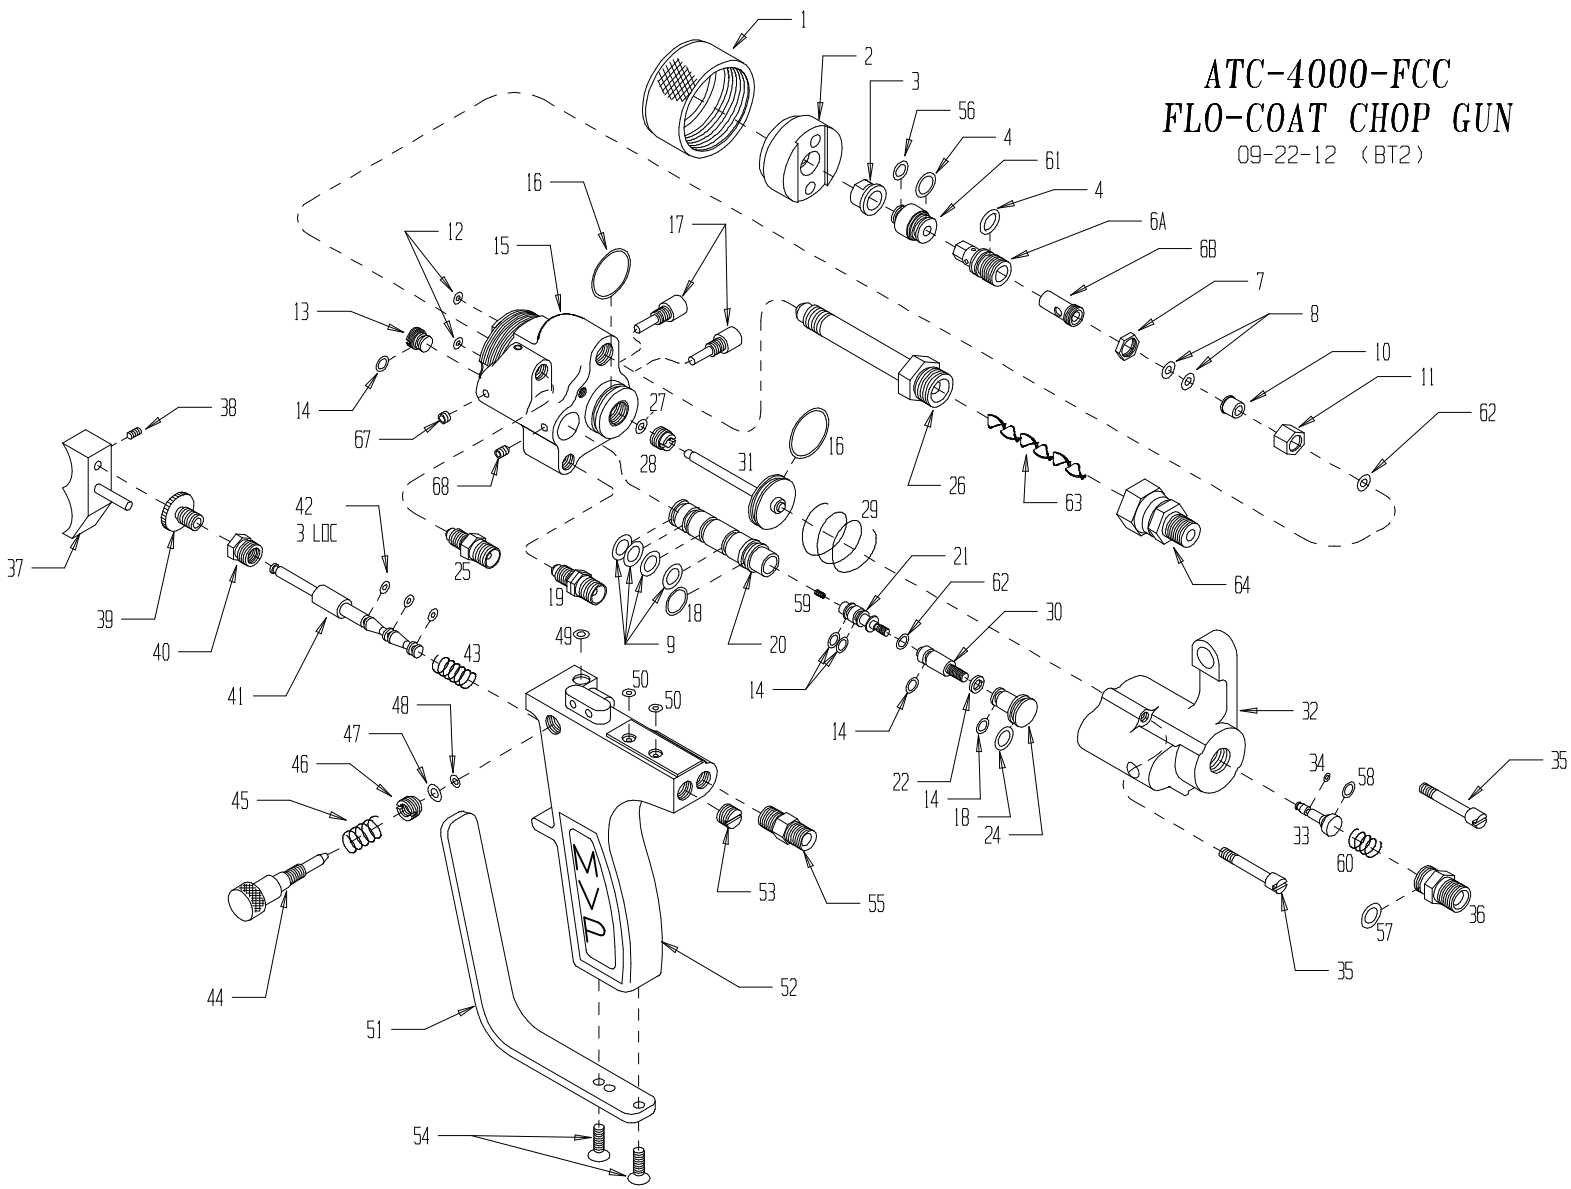

ATC-4000-FCC
FLO-COAT CHOP GUN
09-22-12 (BT2)

**ATC-4000-FCC
FLO-COAT CHOP GUN
09-22-12
CUSTOMER PARTS KEY**

ITEM	PART #	DESCRIPTION	QTY	ITEM	PART #	DESCRIPTION	QTY
1	MG-1018-PL	RETAINING RING	1	45	ATC-40506	SPRING	1
2	FC-1020-01	AIR CHUTE CAP	1	46	ATC-40509	INSERT	1
3	FC-1029-XX	FLOCCOAT NOZZLE (SPECIFY SIZE FOR XXX)	1	47*	ATC-40304-1	O-RING	1
4*	O-E-012	O-RING	2	48*	O-B-007	O-RING	1
6A*	ATC-40323-A	DIFFUSER SEAT	1	49*	O-B-008	O-RING	1
6B	ATC-40323-B	PACKING RETAINER	1	50*	O-B-006	O-RING	2
7	ATC-40319	LOCK NUT	1	51	ATC-40709	GUARD	1
8*	ATC-40304	PACKING (SET OF 2)	1	52	ATC-4003-2	HANDLE	1
9*	O-S-012A	O-RING	4	53	ATC-40106	PLUG	1
10	ATC-40318	PACKING PRESS	1	54	F-FHCS-1032-08	SCREW	2
11	ATC-40317	PACKING HOUSING	1	55	PF-HN-02-02S	AIR FITTING	1
12*	O-S-006	O-RING	2	56	O-S-010	O-RING	1
13	ATC-40201	CAT. CYLINDER PLUG	1	57*	O-S-012	O-RING	1
14	O-S-008	O-RING	5	58*	O-B-008	O-RING	1
15	ATC-4001	HEAD (SEE NOTE B)	1	59	ATC-40611	RESTRICTOR (.040)	1
16*	O-S-020	O-RING	2	60	ATC-40610	SPRING	1
17	ATC-40701	SCREW	2	61	FC-1022	ADAPTER	1
18*	O-S-013	O-RING	2	62*	O-T-008	O-RING	2
19	ATC-40214	CATALYST FITTING	1	63	MIX-1080-SS	MIXER ELEMENT	1
20	ATC-40206	CATALYST CYLINDER	1	64	PF-SW-04M-06F	SWIVEL	1
21	ATC-40704	VALVE FRONT	1	67	F-SS-1032-02-SS	SET SCREW	1
22	ATC-40208	LOCK WASHER	1	68	ATC-40616	SET SCREW	1
24	ATC-40209	CAT. PISTON	1				
25	ATC-40213	AIR FITTING	1				
26	ATC-40311	MATERIAL DELIV. TUBE	1				
27*	O-E-008	O-RING	1				
28	ATC-40305	PACKING RETAINER	1				
29	ATC-40325	SPRING	1				
30	ATC-40705	VALVE BACK	1				
31	ATC-40321	NEEDLE ASSY.	1				
32	ATC-4002	GUN BACK	1				
33	ATC-40602	AIR VALVE	1				
34*	O-B-003	O-RING	1				
35	ATC-40501	RETAINING SCREW	2				
36	ATC-40607	AIR FITTING	1				
37	ATC-40113	TRIGGER BUTTON	1				
38	ATC-40108	SET SCREW	1				
39	ATC-40111	TRIGGER LOCK	1				
40	ATC-40101	TRIGGER HOUSING	1				
41	ATC-40103	TRIGGER VALVE	1				
42	O-E-006	O-RING	3				
43	ATC-40105	SPRING	1				
44	ATC-40505	ADJUSTING SCREW	1				