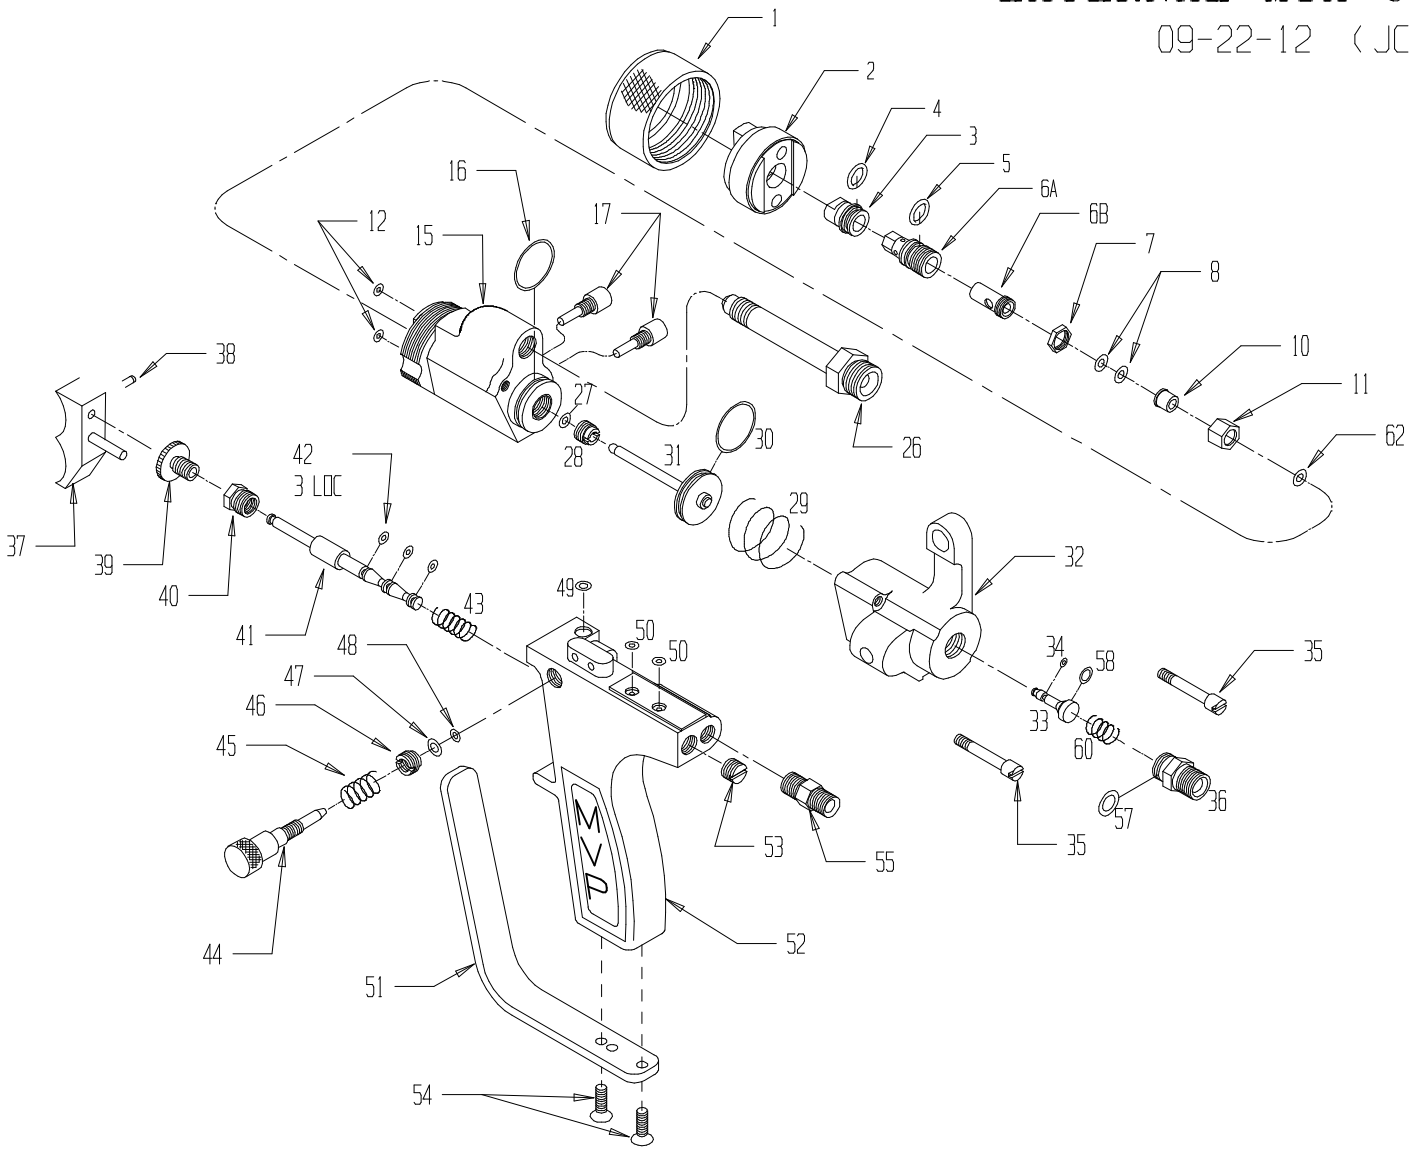

# ATC-4000-AKER-1 EXTERNAL MIX CHOP GUN

09-22-12 (JCH)

**ATC-4000-AKER-1  
CHOPPER GUN  
09-22-12  
PARTS KEY**

ITEM	PART #	DESCRIPTION	QTY	ITEM	PART #	DESCRIPTION	QTY
1	MG-1018-PL	RETAINING RING	1	43	ATC-40105	SPRING	1
2	ATC-40402	CATALYST TIP	1	44	ATC-40505	AIR ADJUSTING SCREW	1
3	ATC-XXX	SPRAY TIP (XXX = SIZE)	1	45	ATC-40506	SPRING	1
4*	□-E-012	□-RING	1	46	ATC-40509	INSERT	1
5*	□-E-012	□-RING	1	47*	ATC-40304-1	□-RING	1
6A	ATC-40323-A	DIFFUSER SEAT	1	48*	□-B-007	□-RING	1
6B	ATC-40323-B	PACKING RETAINER	1	49*	□-B-008	□-RING	1
7	ATC-40319	LOCKNUT	1	50*	□-B-006	□-RING	2
8*	ATC-40304	PACKING (SET OF 2)	1	51	ATC-40709	GUARD	1
10	ATC-40318	PACKING PRESS	1	52	ATC-4003-2	HANDLE ASSY.	1
11	ATC-40317	PACKING HOUSING	1	53	ATC-40106	PLUG	1
12*	□-E-006	□-RING	2	54	F-FHCS-1032-08	SCREW	2
15	ATC-4001-AKER-1	HEAD ASSY.	1	55	PF-HN-02-02S	AIR FITTING	1
16*	□-S-020	□-RING	1	57*	□-S-012	□-RING	1
17	ATC-40701	SCREW	2	58*	□-B-008	□-RING	1
26	ATC-40311	MATERIAL TUBE	1	60	ATC-40610	SPRING	1
27*	□-E-008	□-RING	1	62*	LW-2578	PACKING	1
28	ATC-40305	PACKING RETAINER	1				
29	ATC-40325	SPRING	1				
30*	□-S-020	□-RING	1				
31	ATC-40321	NEEDLE ASSY.	1				
32	ATC-4002-AKER-1	GUN BACK	1				
33	ATC-40602	CHOPPER AIR VALVE	1				
34*	□-B-003	□-RING	1				
35	ATC-40501	SCREW	2				
36	ATC-40607	AIR FITTING	1				
37	ATC-40113	TRIGGER BUTTON	1				
38	ATC-40108	SET SCREW	1				
39	ATC-40111	TRIGGER LOCK	1				
40	ATC-40101	TRIGGER HOUSING	1				
41	ATC-40103	TRIGGER VALVE	1				
42*	□-E-006	□-RING	3				

**SEAL KIT SOLD SEPARATELY:**

\* AT-EXT-SK SEAL KIT

**OPTIONAL EQUIPMENT:**

ATC-40314 CARTRIDGE ASSEMBLY WHICH INCLUDES  
ITEMS 5 - 11 AND ATC-40323-BT

ATC-40323-BT TOOL FOR ATC-40323-B

**NOTE A:**

TRIGGER VALVE O-RINGS ARE MADE OF EPR RUBBER AND CAN ONLY BE LUBRICATED WITH "SUPER LUBE"