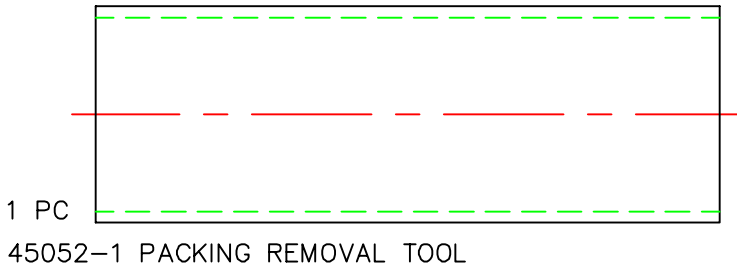

85735-1
SPARE PARTS & TOOL KIT PRO GELCOAT

TOOLS & PARTS

1 PC
9301-3-2 1/4" NUT DRIVER

1 PC
9301-2-1 1-1/2" SLOTTED INSERT BIT

1 PC
9301-2-2 1" SLOTTED INSERT BIT

1 PC
9301-1-2 5/64" HEX WRENCH

1 PC
9301-1-3 5/32" HEX WRENCH