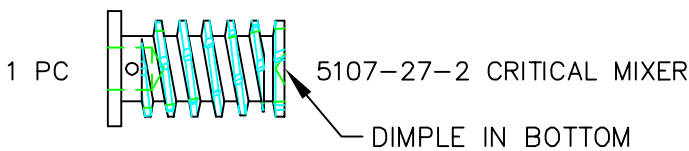

85735-1
SPARE PARTS & TOOL KIT PRO GELCOAT

TOOLS & PARTS

1 PC
9301-3-2 1/4" NUT DRIVER

1 PC
9301-2-1 1-1/2" SLOTTED INSERT BIT

1 PC
9301-2-2 1" SLOTTED INSERT BIT

1 PC
9301-1-2 5/64" HEX WRENCH

1 PC
9301-1-3 5/32" HEX WRENCH