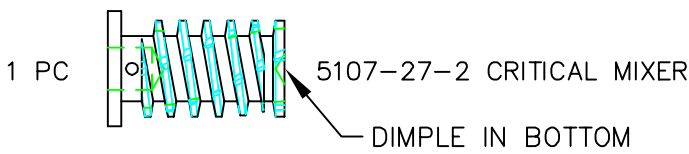

85735-1
SPARE PARTS & TOOL KIT PRO GELCOAT

TOOLS & PARTS

1 PC
9301-3-2 1/4" NUT DRIVER

1 PC
9301-2-1 1-1/2" SLOTTED INSERT BIT

1 PC
9301-2-2 1" SLOTTED INSERT BIT

1 PC
9301-1-2 5/64" HEX WRENCH

1 PC
9301-1-3 5/32" HEX WRENCH