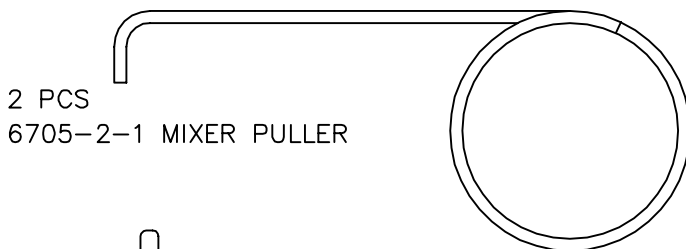

85735-1
SPARE PARTS & TOOL KIT PRO GELCOAT

TOOLS & PARTS

1 PC
9301-3-2 1/4" NUT DRIVER

1 PC
9301-2-1 1-1/2" SLOTTED INSERT BIT

1 PC
9301-2-2 1" SLOTTED INSERT BIT

1 PC
9301-1-2 5/64" HEX WRENCH

1 PC
9301-1-3 5/32" HEX WRENCH