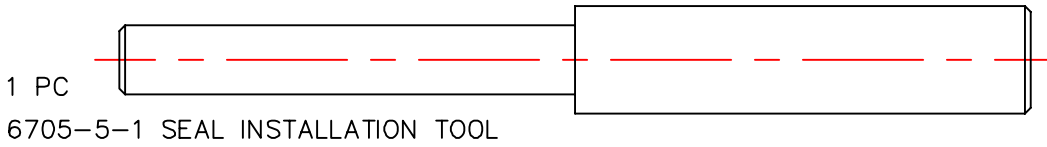

85735-1
SPARE PARTS & TOOL KIT PRO GELCOAT

TOOLS & PARTS

1 PC
9301-3-2 1/4" NUT DRIVER

1 PC
9301-2-1 1-1/2" SLOTTED INSERT BIT

1 PC
9301-2-2 1" SLOTTED INSERT BIT

1 PC
9301-1-2 5/64" HEX WRENCH

1 PC
9301-1-3 5/32" HEX WRENCH