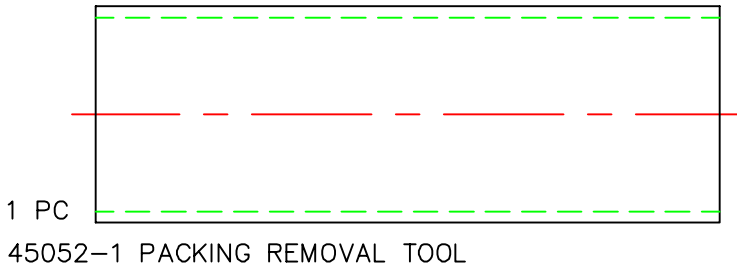

85735-1
SPARE PARTS & TOOL KIT PRO GELCOAT

TOOLS & PARTS

1 PC
9301-3-2 1/4" NUT DRIVER

1 PC
9301-2-1 1-1/2" SLOTTED INSERT BIT

1 PC
9301-2-2 1" SLOTTED INSERT BIT

1 PC
9301-1-2 5/64" HEX WRENCH

1 PC
9301-1-3 5/32" HEX WRENCH