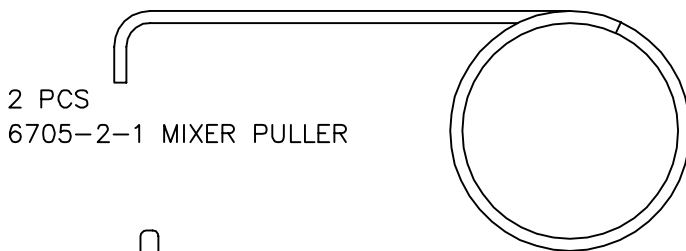

85735-1
SPARE PARTS & TOOL KIT PRO GELCOAT

TOOLS & PARTS

1 PC
9301-3-2 1/4" NUT DRIVER

1 PC
9301-2-1 1-1/2" SLOTTED INSERT BIT

1 PC
9301-2-2 1" SLOTTED INSERT BIT

1 PC
9301-1-2 5/64" HEX WRENCH

1 PC
9301-1-3 5/32" HEX WRENCH