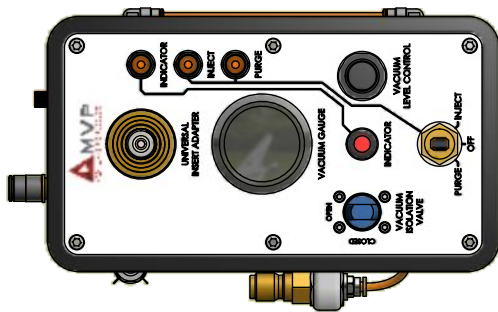

\*\* INDICATES SHORT TUBE CONNECTION

# MAGNUM VENUS PRODUCTS

IVX3 PPVS SET UP BOX

8018

# MAGNUM VENUS PRODUCTS

IVX3 PPVS SET UP BOX	8018
----------------------	------

Parts List			
ITEM	PART NUMBER	QTY	DESCRIPTION
1	0301	12	BUTTON HEAD CAP SCREW
2	0309	1	BUTTON HEAD CAP SCREW
3	0463	1	AUTOSPRUE RESIN CONNECTOR
4	0619	1	TUBE FITTING
5	0625	1	TUBE FITTING
6	0627	2	TUBE FITTING
7	0628	1	TUBE FITTING
8	0629	1	TUBE FITTING
9	0630	2	SWIVEL ELBOW
10	0640	4	BULKHEAD FITTING
11	0644	1	Y-TUBE FITTING
12	0645	2	SWIVEL ELBOW
13	0649	1	REDUCER
14	0652	1	REDUCER
15	0670	1	PLUG
16	0885	1	RESIN POUR TUBE CLIP
17	0903	1	PLUG
18	1692	1	NYLOCK NUT
19	1694	1	BUTTON HEAD CAP SCREW
20	3000	1	REDUCING BUSHING
21	3294	1	TEE
22	4119	1	LABEL-MAIN AIR INLET
23	4304	1	TUBING 6MM CLEAR
24	6030	1	CLIP
25	6164	1	SPEED CONTROLLER
26	6176	2	Y COUPLING
27	6284	1	Y UNION
28	6290	3	TUBE CONNECTOR
29	6327	1	VACUUM FITTING
30	6463	1	BUTTON HEAD CAP SCREW - SS

# MAGNUM VENUS PRODUCTS

IVX3 PPVS SET UP BOX	8018
----------------------	------

Parts List			
ITEM	PART NUMBER	QTY	DESCRIPTION
31	6482	4	SOCKET HEAD CAP SCREW
32	6715	2	TRIM
33	6719	1	PRESSURE REGULATOR
34	6720	1	LOCK NUT
35	6734	6	THREADED SPACER
36	6762	1	SWIVEL ELBOW
37	6766	5	NYLOCK NUT
38	6886	1	PRESSURE INDICATOR
39	6930	2	TUBING
40	6989	1	THREADED UNIVERSAL INSERT
41	6995	1	LOCK NUT
42	7072	6	HEX SPACER F/F M4X50
43	7076	1	TOGGLE VALVE
44	7078	1	TEE
45	7083	6	SPACER TUBE
46	7111	1	IVX3 SERVICE MOD TOP PLATE
47	7112	1	IVX3 SERVICE MOD BOT PLATE
48	7113	6	IVX3 SERVICE MOD SIDE PLATE
49	7114	1	IVX3 SERVICE MOD LID STICKER
50	7128	1	BALL VALVE
51	7129	1	VACUUM PUMP
52	7130	1	VACUUM GAUGE
53	7131	1	GAUGE MOUNT
54	7132	1	PRESSURE REDUCER
55	7133	1	SWIVEL ELBOW
56	7134	1	MALE STUD