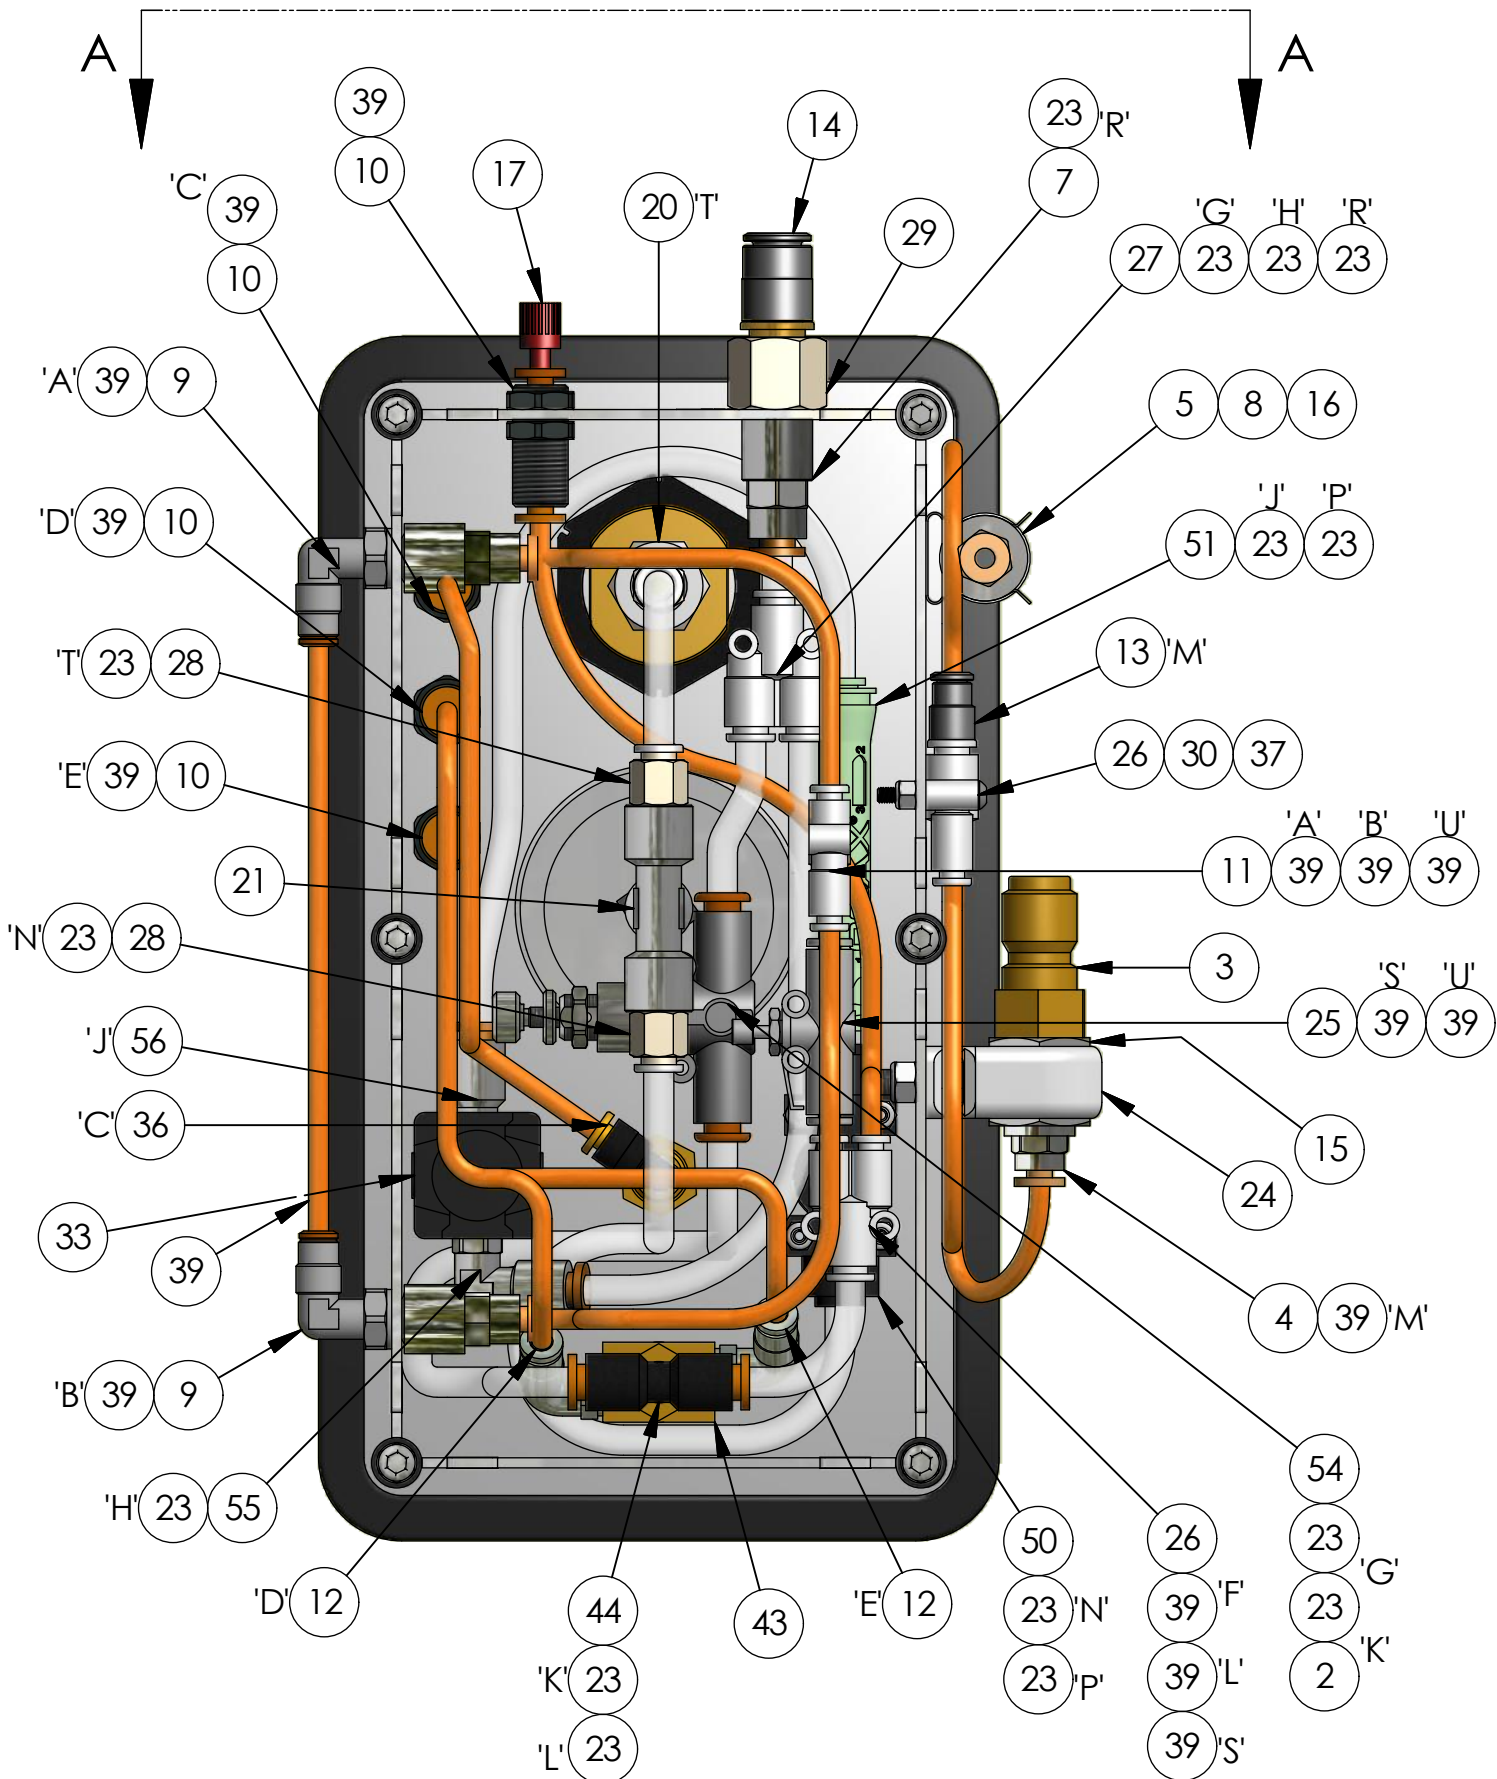

MAGNUM VENUS PRODUCTS

IVX3 PPVS SET UP BOX	8018