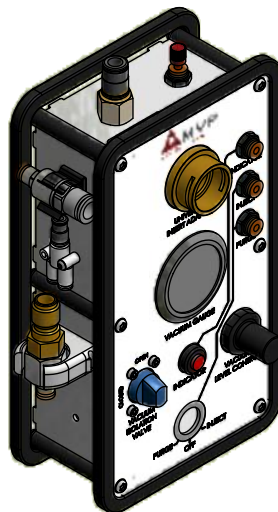

# MAGNUM VENUS PRODUCTS

IVX3 PPVS SET UP BOX

8018

# MAGNUM VENUS PRODUCTS

IVX3 PPVS SET UP BOX	8018
----------------------	------

Parts List			
ITEM	PART NUMBER	QTY	DESCRIPTION
1	0301	12	BUTTON HEAD CAP SCREW
2	0309	1	BUTTON HEAD CAP SCREW
3	0463	1	AUTOSPRUE RESIN CONNECTOR
4	0619	1	TUBE FITTING
5	0625	1	TUBE FITTING
6	0627	2	TUBE FITTING
7	0628	1	TUBE FITTING
8	0629	1	TUBE FITTING
9	0630	2	SWIVEL ELBOW
10	0640	4	BULKHEAD FITTING
11	0644	1	Y-TUBE FITTING
12	0645	2	SWIVEL ELBOW
13	0649	1	REDUCER
14	0652	1	REDUCER
15	0670	1	PLUG
16	0885	1	RESIN POUR TUBE CLIP
17	0903	1	PLUG
18	1692	1	NYLOCK NUT
19	1694	1	BUTTON HEAD CAP SCREW
20	3000	1	REDUCING BUSHING
21	3294	1	TEE
22	4119	1	LABEL-MAIN AIR INLET
23	4304	1	TUBING 6MM CLEAR
24	6030	1	CLIP
25	6164	1	SPEED CONTROLLER
26	6176	2	Y COUPLING
27	6284	1	Y UNION
28	6290	3	TUBE CONNECTOR
29	6327	1	VACUUM FITTING
30	6463	1	BUTTON HEAD CAP SCREW - SS

# MAGNUM VENUS PRODUCTS

IVX3 PPVS SET UP BOX	8018
----------------------	------

Parts List			
ITEM	PART NUMBER	QTY	DESCRIPTION
31	6482	4	SOCKET HEAD CAP SCREW
32	6715	2	TRIM
33	6719	1	PRESSURE REGULATOR
34	6720	1	LOCK NUT
35	6734	6	THREADED SPACER
36	6762	1	SWIVEL ELBOW
37	6766	5	NYLOCK NUT
38	6886	1	PRESSURE INDICATOR
39	6930	2	TUBING
40	6989	1	THREADED UNIVERSAL INSERT
41	6995	1	LOCK NUT
42	7072	6	HEX SPACER F/F M4X50
43	7076	1	TOGGLE VALVE
44	7078	1	TEE
45	7083	6	SPACER TUBE
46	7111	1	IVX3 SERVICE MOD TOP PLATE
47	7112	1	IVX3 SERVICE MOD BOT PLATE
48	7113	6	IVX3 SERVICE MOD SIDE PLATE
49	7114	1	IVX3 SERVICE MOD LID STICKER
50	7128	1	BALL VALVE
51	7129	1	VACUUM PUMP
52	7130	1	VACUUM GAUGE
53	7131	1	GAUGE MOUNT
54	7132	1	PRESSURE REDUCER
55	7133	1	SWIVEL ELBOW
56	7134	1	MALE STUD