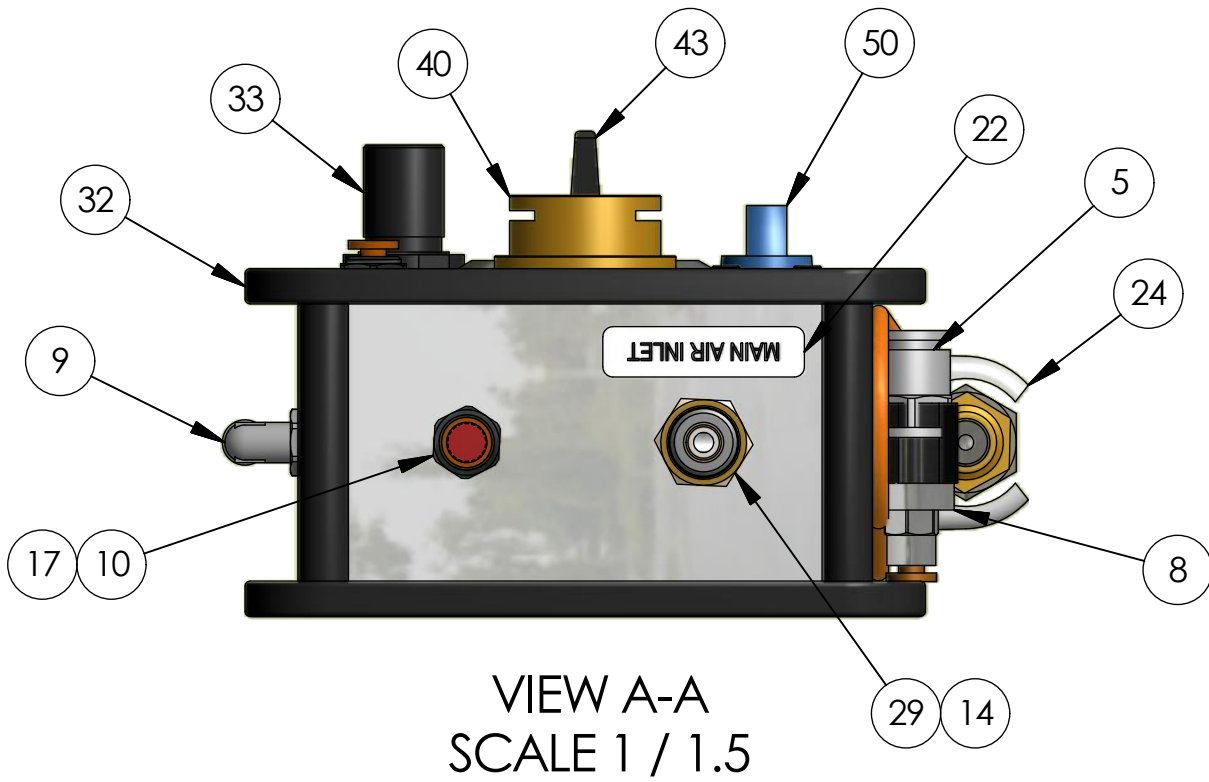

# MAGNUM VENUS PRODUCTS

IVX3 PPVS SET UP BOX	8018
----------------------	------

PLUMBING IDENTIFIERS			
LABEL	CONNECTIONS	TUBE SIZE (mm)	CONNECTION DESCRIPTION
A	9-11	4	AIR LEAK SIGNAL
B	9-11	4	AIR LEAK SIGNAL
C	10-36	4	INDICATOR - INDICATOR
D	10-12	4	INJECT - MODE SELECTOR SWITCH
E	10-12	4	PURGE - MODE SELECTOR SWITCH
F	10-26	4	LEAK CIRCUIT
G	27-54	6	MAIN AIR INLET - AIR SUPPLY REGULATOR
H	27-55	6	MAIN AIR INLET - REGULATOR
J	56-51	6	REGULATOR - VACUUM GENERATOR
K	44-54	6	MODE SELECTOR - AIR SUPPLY REGULATOR
L	44-26	6	LEAK CIRCUIT
M	4-13	4	TEST FITTINGS/TUBING
N	28-50	6	VACUUM ISOLATION VALVE - GAUGE
P	50-51	6	**VACUUM ISOLATION VALVE - VACUUM GENERATOR
R	7-27	6	**
S	25-26	4	**
T	20-28	6	UNIVERSAL INSERT - GAUGE
U	11-25	4	**

# MAGNUM VENUS PRODUCTS

IVX3 PPVS SET UP BOX	8018
----------------------	------

Parts List			
ITEM	PART NUMBER	QTY	DESCRIPTION
1	0301	12	BUTTON HEAD CAP SCREW
2	0309	1	BUTTON HEAD CAP SCREW
3	0463	1	AUTOSPRUE RESIN CONNECTOR
4	0619	1	TUBE FITTING
5	0625	1	TUBE FITTING
6	0627	2	TUBE FITTING
7	0628	1	TUBE FITTING
8	0629	1	TUBE FITTING
9	0630	2	SWIVEL ELBOW
10	0640	4	BULKHEAD FITTING
11	0644	1	Y-TUBE FITTING
12	0645	2	SWIVEL ELBOW
13	0649	1	REDUCER
14	0652	1	REDUCER
15	0670	1	PLUG
16	0885	1	RESIN POUR TUBE CLIP
17	0903	1	PLUG
18	1692	1	NYLOCK NUT
19	1694	1	BUTTON HEAD CAP SCREW
20	3000	1	REDUCING BUSHING
21	3294	1	TEE
22	4119	1	LABEL-MAIN AIR INLET
23	4304	1	TUBING 6MM CLEAR
24	6030	1	CLIP
25	6164	1	SPEED CONTROLLER
26	6176	2	Y COUPLING
27	6284	1	Y UNION
28	6290	3	TUBE CONNECTOR
29	6327	1	VACUUM FITTING
30	6463	1	BUTTON HEAD CAP SCREW - SS