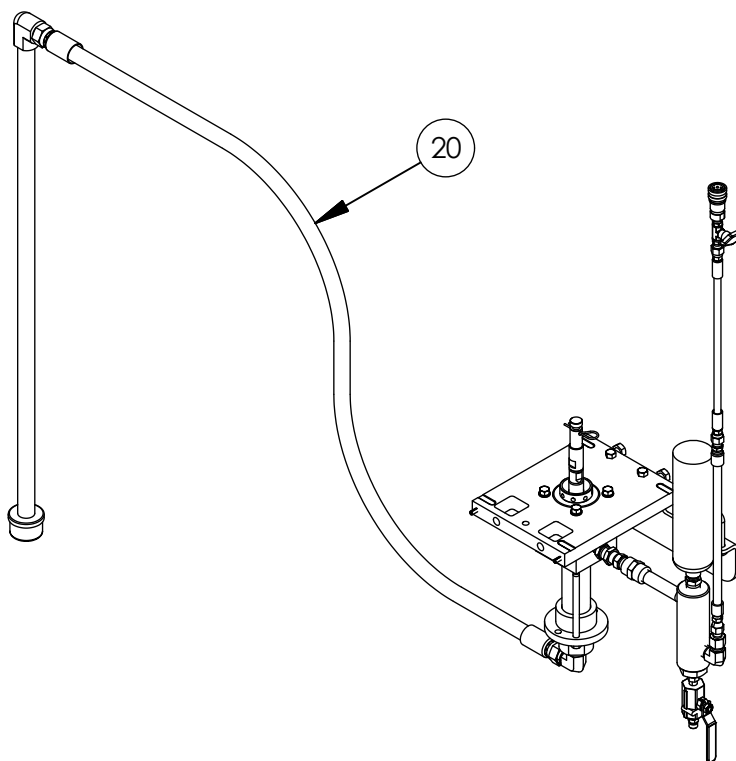

# MAGNUM VENUS PRODUCTS

ADDITIONAL PUMP ASSEMBLY	MCPA-2500-1-MP-EXT
--------------------------	--------------------

Parts List			
ITEM	PART NUMBER	QTY	DESCRIPTION
1	MCPA-2500-MP	1	FLUID SECTION - MULTI-COLOR GELCOAT
2	PF-HN-08	1	HEX NIPPLE
3	PF-FC-08	1	FEMALE COUPLER
4	PF-HN-08L	1	HEX NIPPLE
5	FF-5001	1	FILTER BODY
6	PF-HN-08-06	1	HEX NIPPLE
7	SC-2510	1	SURGE CHAMBER
8	FF-5099-100	1	FILTER SCREEN 100 MESH
9	O-V-022	1	O-RING
10	FF-5002	1	FILTER CAP
11	PF-HN-04	1	HEX NIPPLE
12	PF-HN-04-04S	1	HOSE ADAPTER
13	BV-44-HP	1	4000 PSI BALL VALVE
14	PF-ME-08-06	1	MALE ELBOW
15	PF-RA-06-04	1	ADAPTER
16	HAW-0444M-25	1	HOSE ASSEMBLY
17	HAW-0344-5	1	HOSE ASSEMBLY
18	BV-37A	1	BALL VALVE - 1/4 NPT
19	QD-H262-W	1	COUPLER
20	HSA-1000	1	3/4" SIPHON ASSEMBLY
21	1101-7-1	1	MOUNT BRACKET
22	F-SQUB-06C-32	1	U-BOLT
23	F-SW-06	4	LOCK WASHER
24	F-HN-06C	4	HEX NUT
25	F-HB-06C-28	2	HEX BOLT

# MAGNUM VENUS PRODUCTS

ADDITIONAL PUMP ASSEMBLY

MCPA-2500-1-MP-EXT