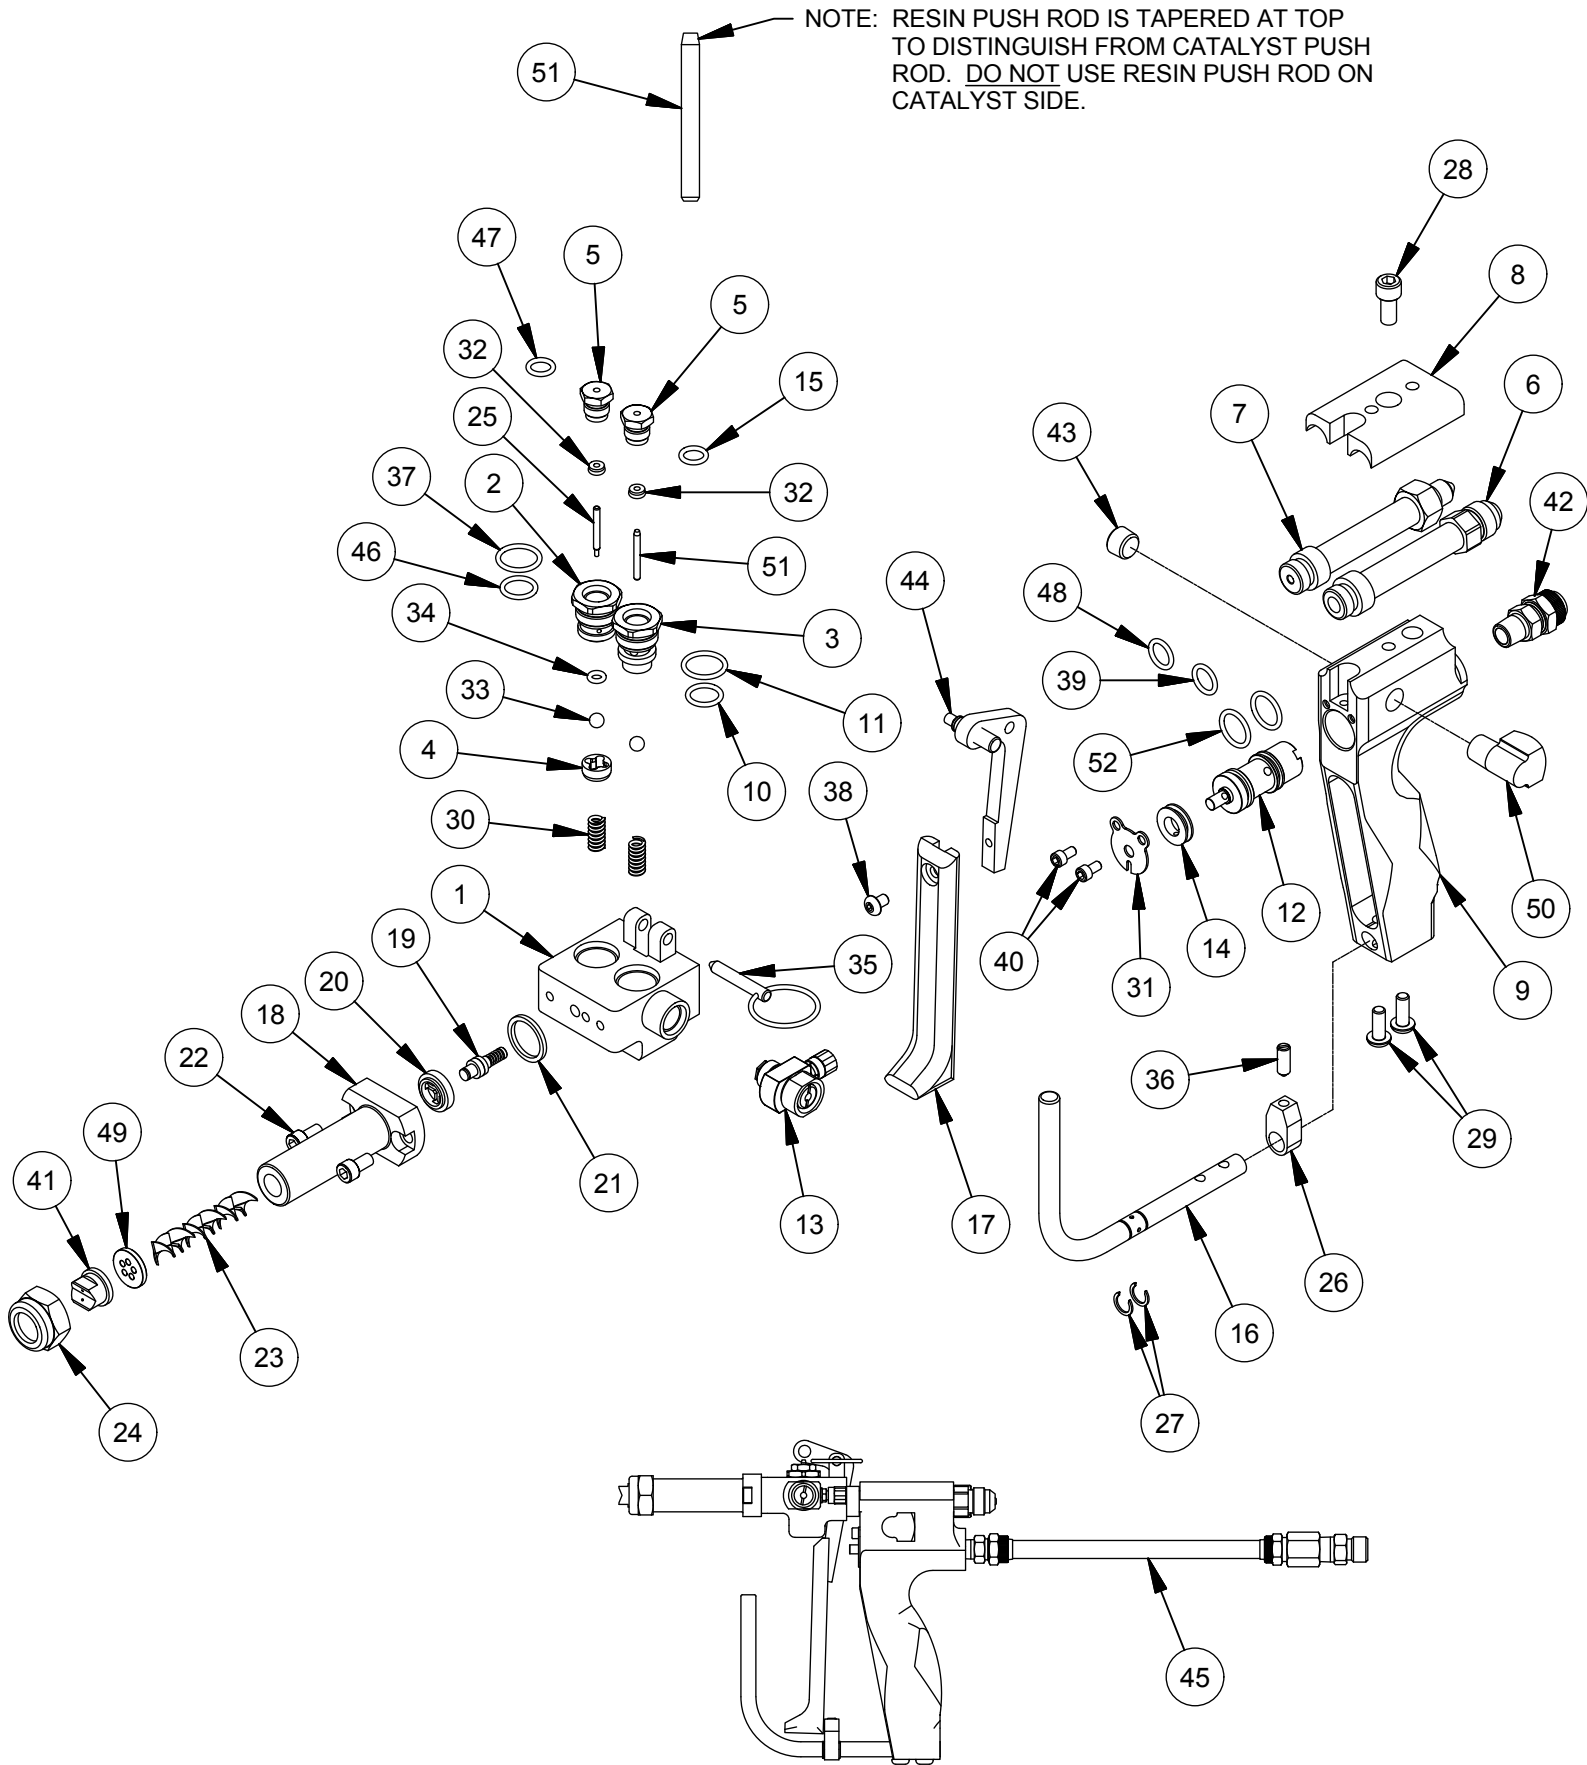

NOTE: RESIN PUSH ROD IS TAPERED AT TOP TO DISTINGUISH FROM CATALYST PUSH ROD. DO NOT USE RESIN PUSH ROD ON CATALYST SIDE.

MAGNUM VENUS PLASTECH

TALON INTERNAL MIX FILLED CHOP GUN

TLN-IFC-200-INT

Parts List			
ITEM	PART NUMBER	QTY	DESCRIPTION
1	TLN-1001-01-SS	1	GUN BLOCK
2	TLN-1024	1	CATALYST VALVE BODY
3	TLN-1008F-01	1	RESIN VALVE BODY
4	TLN-1007	1	BALL GUIDE
5	TLN-2021	2	ROD SEAL HOUSING
6	TLN-1005-F	1	FIT RESIN FITTING
7	TLN-1006	1	CATALYST FITTING
8	TLN-1002	1	TOP PLATE
9	TLN-1003	1	GUN HANDLE
* 10	O-E-013	1	O-RING
* 11	O-E-015	1	O-RING
12	TLN-1033	1	3 WAY VALVE
13	TLN-FV-1000-INT	1	FLUSH VALVE ASSEMBLY
14	TLN-1044	1	EXHAUST RING
* 15	O-E-011	1	O-RING
16	TLN-1009	1	TRIGGER GUARD
17	TLN-2025	1	TRIGGER
18	VPG-1001	1	MIXER ADAPTER
19	5104-03-01	1	INJECTOR ASSY
20	5104-18-1	1	FILLED RESIN DISTRIBUTION RING
* 21	5104-12-1	1	MIX HOUSING SEAL
22	F-CS-1024-06	2	CAP SCREW
* 23	VPG-1003	1	STATIC MIXER
24	8704-4-1	1	NOZZLE CAP
25	TLN-1041	1	CATALYST PUSH ROD
26	TLN-1028	1	TRIGGER STOP
27	TLN-1031	2	RETAINING RING
28	F-CS-04C-08	1	CAP SCREW
29	F-BHCS-1032-08	2	BUTTON HEAD CAP SCREW
30	TLN-2044	2	SPRING
31	TLN-1037	1	VALVE COVER
* 32	TLN-2029	2	ROD SEAL ASSEMBLY
33	TLN-2043	2	CERAMIC BALL
* 34	O-A-007	1	O-RING
35	F-QP-03-12	1	QUICK RELEASE PIN
36	LWG-6527	1	SPRING PLUNGER
* 37	O-S-015	1	O-RING
38	F-BHCS-832-04	1	BUTTON HEAD CAP SCREW
* 39	O-E-012	1	O-RING
40	F-CS-632-04-SS	2	CAP SCREW
41	VFIT-6025	1	FIT SPRAY TIP
42	7701-6-4	1	POLY FITTING
43	PF-AP-02-SS	1	PIPE PLUG
44	TLN-1120-01	1	TRIGGER ARM
45	6506-1-0.5	1	POLY AIR WHIP
* 46	O-S-013	1	O-RING
* 47	O-S-011	1	O-RING
* 48	O-S-012	1	O-RING
* 49	VPG-1002	1	DIFFUSER
50	PF-SE-02-05T	1	ELBOW
51	TLN-1036-TC	1	RESIN PUSH ROD
* 52	O-B-014	2	O-RING

REPAIR KIT

* TLN-IC-F-SK-INT (ASTERISKS DENOTE PARTS IN KIT)

KIT ALSO INCLUDES: O-A-007
O-E-008
5104-21-1
5104-26-1
7304-3-1
(REF. TLN-FV-1000-INT BREAKDOWN)
5104-13-1
(REF. 5104-03-01 BREAKDOWN)

AVAILABLE SEPARATELY