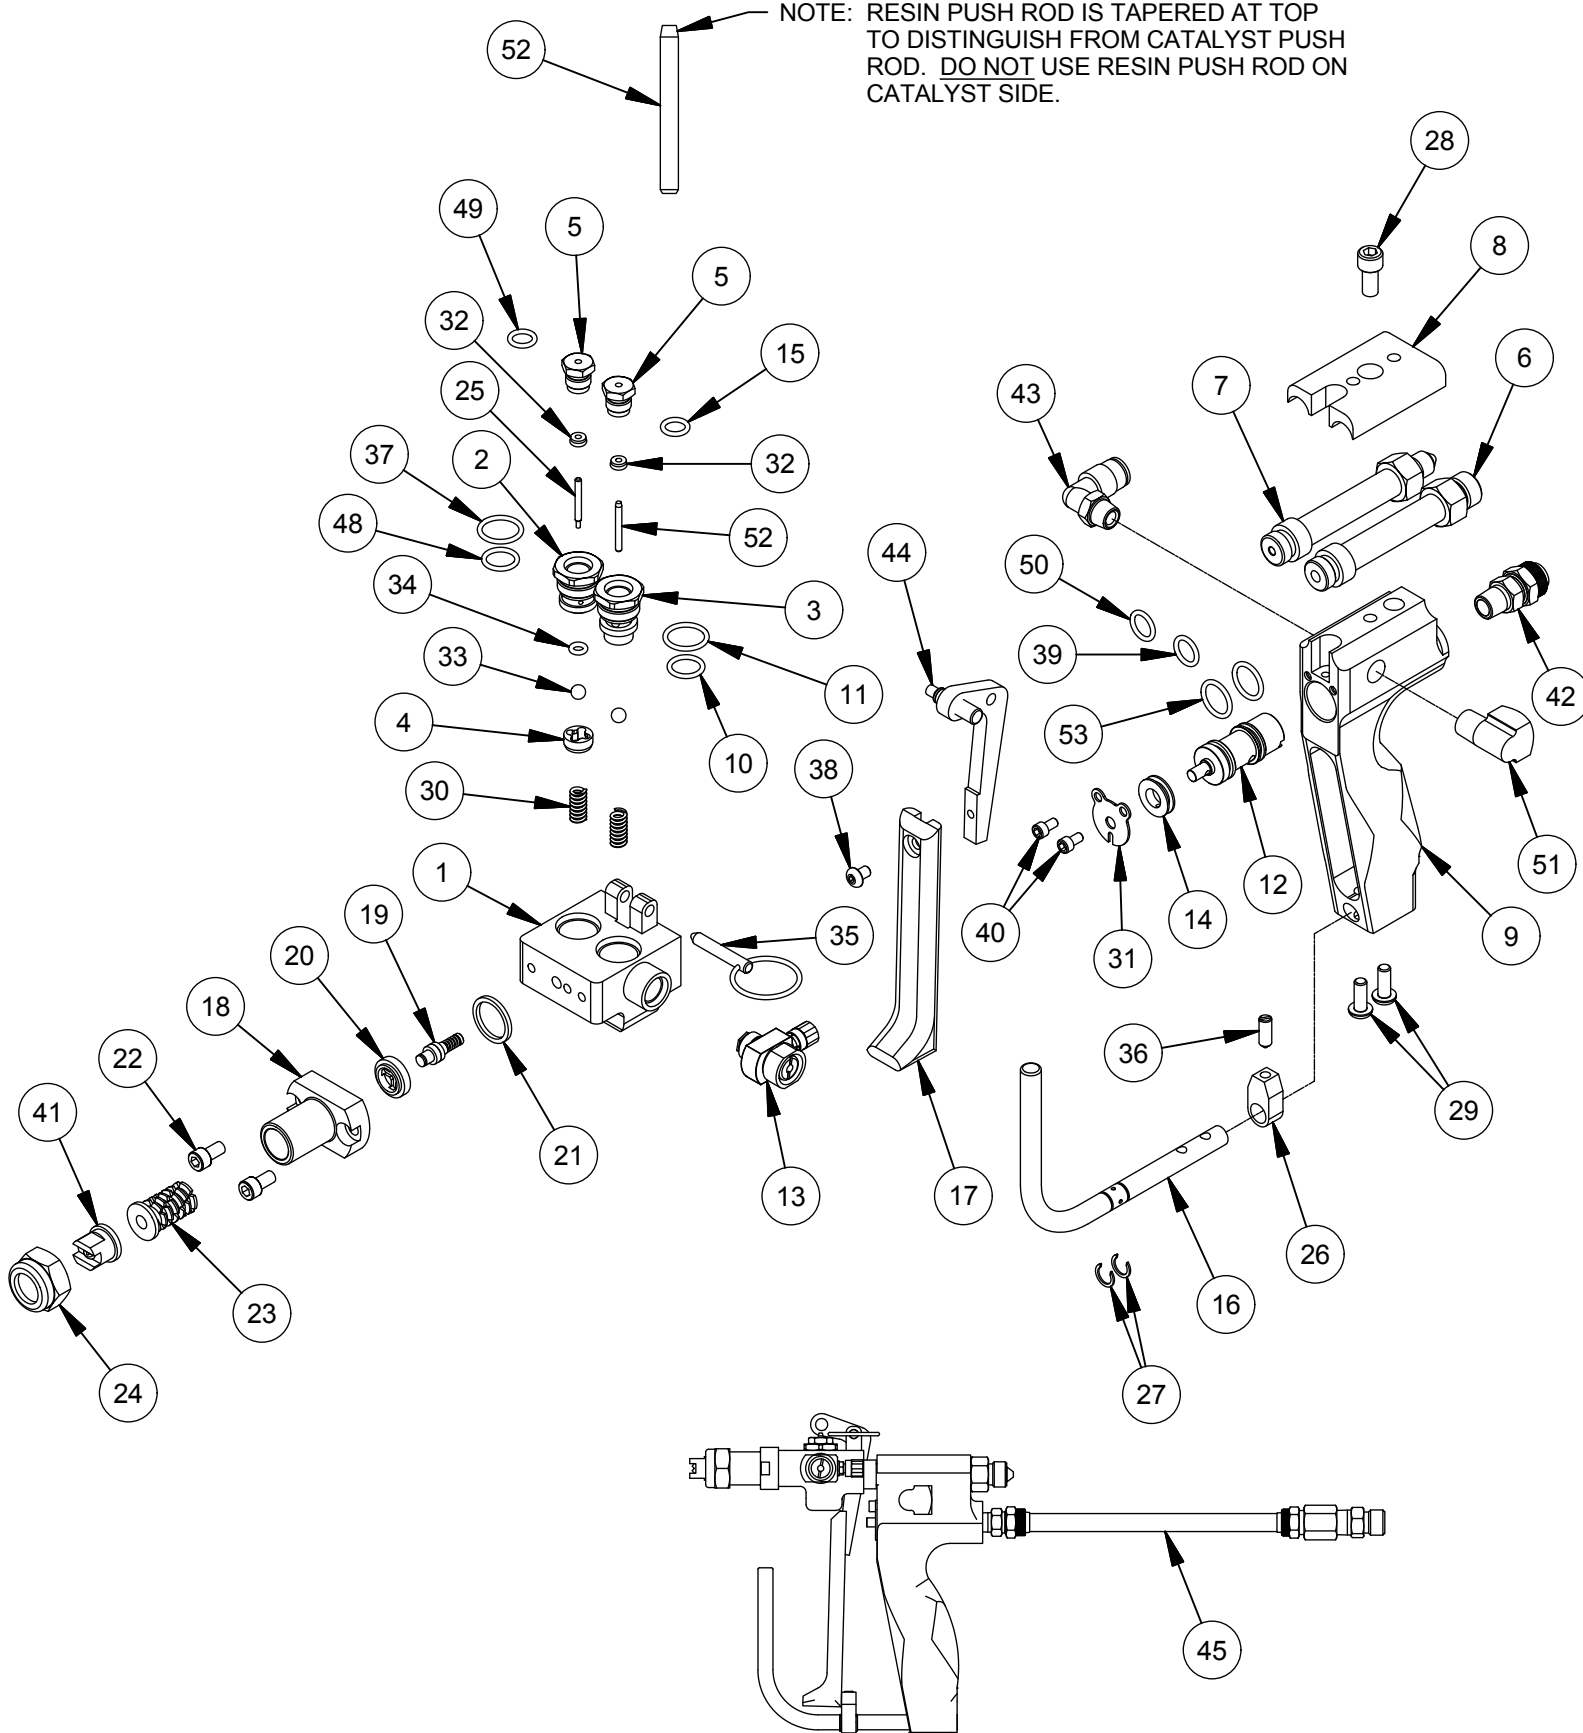

NOTE: RESIN PUSH ROD IS TAPERED AT TOP TO DISTINGUISH FROM CATALYST PUSH ROD. DO NOT USE RESIN PUSH ROD ON CATALYST SIDE.

# MAGNUM VENUS PLASTECH

TALON INTERNAL MIX FILLED CHOP GUN W/SIGNAL TLN-IFC-100S-INT

Parts List			
ITEM	PART NUMBER	QTY	DESCRIPTION
1	TLN-1001-01-SS	1	GUN BLOCK
2	TLN-1024	1	CATALYST VALVE BODY
3	TLN-1008F-01	1	RESIN VALVE BODY
4	TLN-1007	1	BALL GUIDE
5	TLN-2021	2	ROD SEAL HOUSING
6	TLN-1005	1	RESIN FITTING
7	TLN-1006	1	CATALYST FITTING
8	TLN-1002	1	TOP PLATE
9	TLN-1003	1	GUN HANDLE
* 10	O-E-013	1	O-RING
* 11	O-E-015	1	O-RING
12	TLN-1033	1	3 WAY VALVE
13	TLN-FV-1000-INT	1	FLUSH VALVE ASSEMBLY
14	TLN-1044	1	EXHAUST RING
* 15	O-E-011	1	O-RING
16	TLN-1009	1	TRIGGER GUARD
17	TLN-2025	1	TRIGGER
18	5104-20-1	1	MIX HOUSING
19	5104-03-01	1	INJECTOR ASSY
20	5104-18-1	1	FILLED RESIN DISTRIBUTION RING
* 21	5104-12-1	1	MIX HOUSING SEAL
22	F-CS-1024-06	2	CAP SCREW
* 23	5107-27-3	1	TURBULENT MIXER
24	8704-4-1	1	NOZZLE CAP
25	TLN-1041	1	CATALYST PUSH ROD
26	TLN-1028	1	TRIGGER STOP
27	TLN-1031	2	RETAINING RING
28	F-CS-04C-08	1	CAP SCREW
29	F-BHCS-1032-08	2	BUTTON HEAD CAP SCREW
30	TLN-2044	2	SPRING
31	TLN-1037	1	VALVE COVER
* 32	TLN-2029	2	ROD SEAL ASSEMBLY
33	TLN-2043	2	CERAMIC BALL
* 34	O-A-007	1	O-RING
35	F-QP-03-12	1	QUICK RELEASE PIN
36	LWG-6527	1	SPRING PLUNGER
* 37	O-S-015	1	O-RING
38	F-BHCS-832-04	1	BUTTON HEAD CAP SCREW
* 39	O-E-012	1	O-RING
40	F-CS-632-04-SS	2	CAP SCREW
41	FT-552	1	FLAT TIP
42	7701-6-4	1	POLY FITTING
43	MPH-2539	1	MALE ELBOW
44	TLN-1120-01	1	TRIGGER ARM
45	6506-1-0.5	1	POLY AIR WHIP
* 48	O-S-013	1	O-RING
* 49	O-S-011	1	O-RING
* 50	O-S-012	1	O-RING
51	PF-SE-02-05T	1	ELBOW
52	TLN-1036-TC	1	RESIN PUSH ROD
* 53	O-B-014	2	O-RING

REPAIR KIT

\* TLN-IC-SK-INT (ASTERISKS DENOTE PARTS IN KIT)

KIT ALSO INCLUDES: O-A-007  
O-E-008  
5104-21-1  
5104-26-1  
7304-3-1  
(REF. TLN-FV-1000-INT BREAKDOWN)  
  
5104-13-1  
(REF. 5104-03-01 BREAKDOWN)