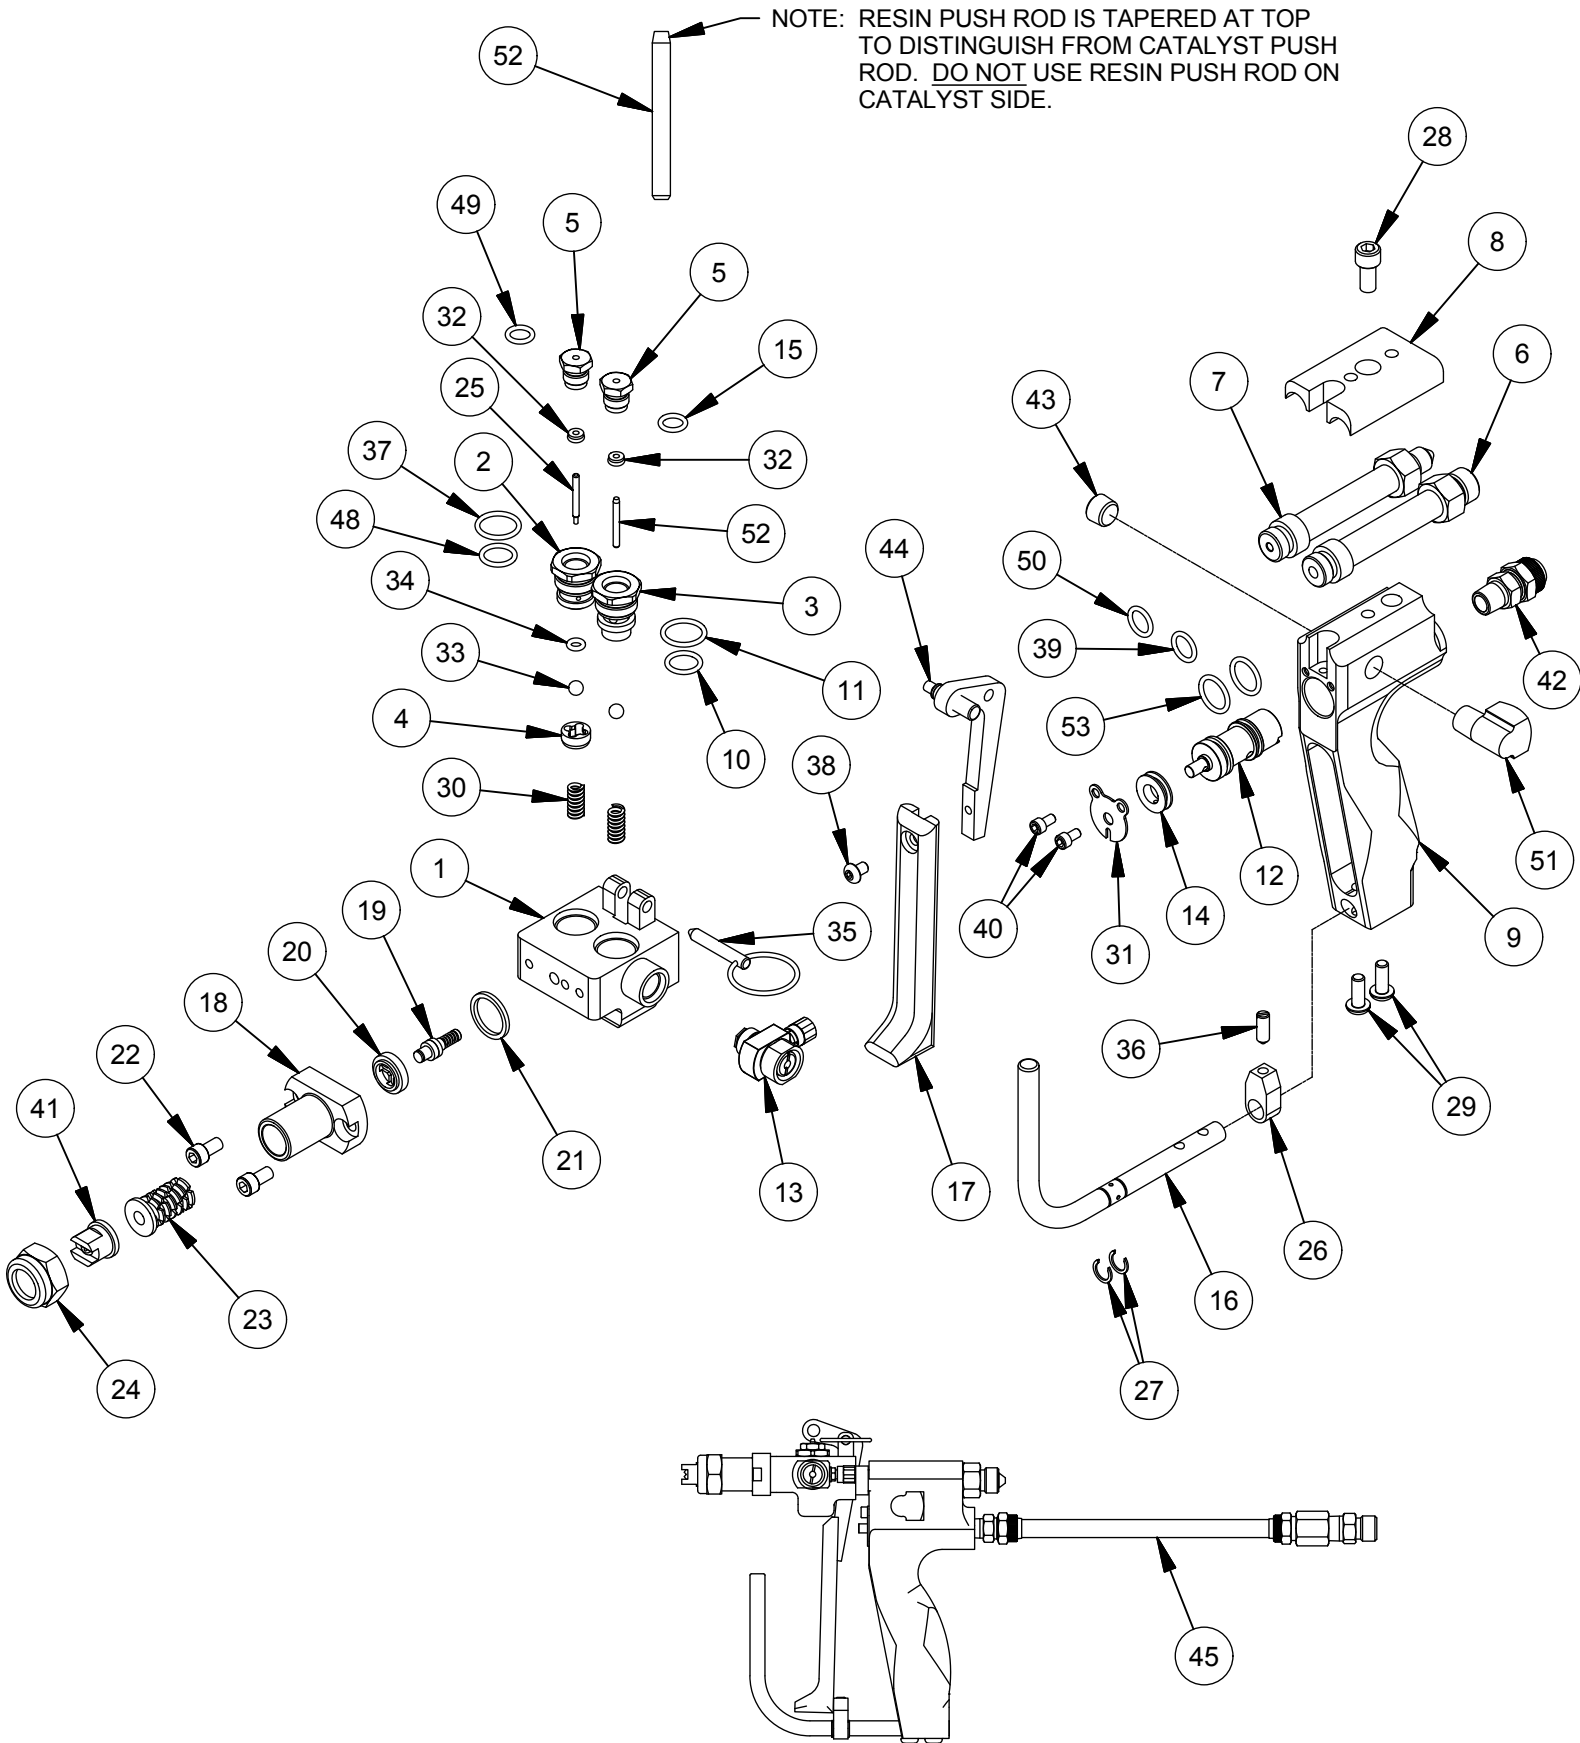

NOTE: RESIN PUSH ROD IS TAPERED AT TOP TO DISTINGUISH FROM CATALYST PUSH ROD. DO NOT USE RESIN PUSH ROD ON CATALYST SIDE.

# MAGNUM VENUS PLASTECH

TALON INTERNAL MIX FILLED CHOP GUN

TLN-IFC-100-INT

Parts List			
ITEM	PART NUMBER	QTY	DESCRIPTION
1	TLN-1001-01-SS	1	GUN BLOCK
2	TLN-1024	1	CATALYST VALVE BODY
3	TLN-1008F-01	1	RESIN VALVE BODY
4	TLN-1007	1	BALL GUIDE
5	TLN-2021	2	ROD SEAL HOUSING
6	TLN-1005	1	RESIN FITTING
7	TLN-1006	1	CATALYST FITTING
8	TLN-1002	1	TOP PLATE
9	TLN-1003	1	GUN HANDLE
* 10	O-E-013	1	O-RING
* 11	O-E-015	1	O-RING
12	TLN-1033	1	3 WAY VALVE
13	TLN-FV-1000-INT	1	FLUSH VALVE ASSEMBLY
14	TLN-1044	1	EXHAUST RING
* 15	O-E-011	1	O-RING
16	TLN-1009	1	TRIGGER GUARD
17	TLN-2025	1	TRIGGER
18	5104-20-1	1	MIX HOUSING
19	5104-03-01	1	INJECTOR ASSY
20	5104-18-1	1	FILLED RESIN DISTRIBUTION RING
* 21	5104-12-1	1	MIX HOUSING SEAL
* 22	F-CS-1024-06	2	CAP SCREW
* 23	5107-27-3	1	TURBULENT MIXER
24	8704-4-1	1	NOZZLE CAP
25	TLN-1041	1	CATALYST PUSH ROD
26	TLN-1028	1	TRIGGER STOP
27	TLN-1031	2	RETAINING RING
28	F-CS-04C-08	1	CAP SCREW
29	F-BHCS-1032-08	2	BUTTON HEAD CAP SCREW
30	TLN-2044	2	SPRING
31	TLN-1037	1	VALVE COVER
* 32	TLN-2029	2	ROD SEAL ASSEMBLY
* 33	TLN-2043	2	CERAMIC BALL
* 34	O-A-007	1	O-RING
35	F-QP-03-12	1	QUICK RELEASE PIN
36	LWG-6527	1	SPRING PLUNGER
* 37	O-S-015	1	O-RING
38	F-BHCS-832-04	1	BUTTON HEAD CAP SCREW
* 39	O-E-012	1	O-RING
40	F-CS-632-04-SS	2	CAP SCREW
41	FT-552	1	FLAT TIP
42	7701-6-4	1	POLY FITTING
43	PF-AP-02-SS	1	PIPE PLUG
44	TLN-1120-01	1	TRIGGER ARM
45	6506-1-0.5	1	POLY AIR WHIP
* 48	O-S-013	1	O-RING
* 49	O-S-011	1	O-RING
* 50	O-S-012	1	O-RING
51	PF-SE-02-05T	1	ELBOW
52	TLN-1036-TC	1	RESIN PUSH ROD
* 53	O-B-014	2	O-RING

REPAIR KIT

\* TLN-IC-SK-INT (ASTERISKS DENOTE PARTS IN KIT)

KIT ALSO INCLUDES: O-A-007  
O-E-008  
5104-21-1  
5104-26-1  
7304-3-1  
(REF. TLN-FV-1000-INT BREAKDOWN)  
  
5104-13-1  
(REF. 5104-03-01 BREAKDOWN)