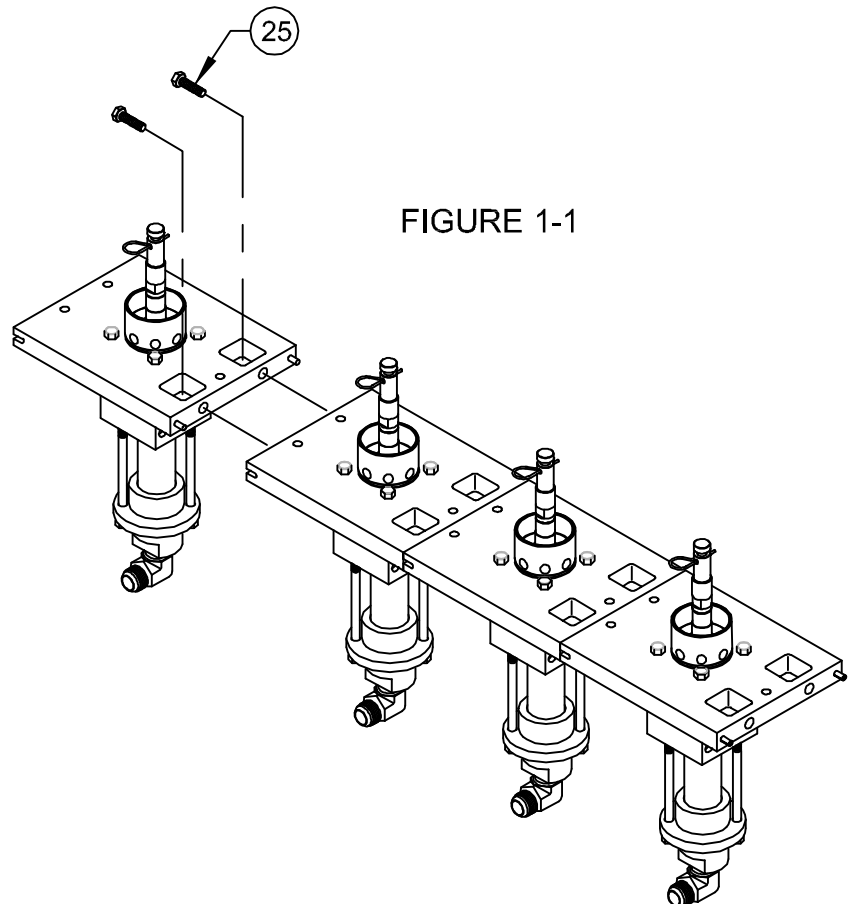

MAGNUM VENUS PLASTECH

Multi-Color Fluid Section

MCPA-2500-MP

REV. - 05/16/12 BT2
 REV. A - ITEM 20 WAS PF-SE-SW-12 06/26/14 BT2

Multi-Color Fluid Section MCPA-2500-MP

PARTS LIST

ITEM	PART NO.	QTY	DESCRIPTION
1	VLS-2431	1	RETAINING NUT
2	VLS-2434	1	ROD BUSHING
* 3	VLS-2440	2	CUP SEAL
4	VLS-2401	1	OUTLET BODY
5	F-HB-06C-24-GR8	4	HEX BOLT
6	MCPA-2501	1	PISTON ROD ADAPTER
7	VLS-2409	1	PISTON ROD SPA
8	VLS-2414	1	PISTON BALL SPRING
* 9	VLS-2426	1	1/2" CHROME BALL
* 10	VLS-2433	1	PISTON SEAL
11	VLS-2419	1	PISTON BODY
* 12	O-V-129	2	O-RING
13	VLS-2408	1	CYLINDER BODY
14	VLS-2420	1	BALL STOP
15	VLS-2428	1	4 LOBED BALL GUIDE
* 16	VLS-2427	1	3/4" CHROME BALL
17	VLS-2402	1	FOOT VALVE BODY
18	VLS-2424	1	FOOT VALVE COLLAR
19	F-HB-06C-104-GR8	2	HEX BOLT
20	PF-ME-12-12J	1	ELBOW FITTING
21	PF-SW-06M-08F	1	SWIVEL ADAPTER
22	09528	1	HITCH PIN
23	3108-1-1	1	PUMP MOUNTING PLATE
24	F-RP-04-16	2	ALIGNMENT PIN
25	F-HB-08C-16	2	HEX BOLT
26	F-SW-06	4	LOCK WASHER

REPAIR KITS

PART NO.	DESCRIPTION
* VLS-24RK-MP	REPAIR KIT

OPTIONAL PARTS LIST

ITEM	PART NO.	QTY	DESCRIPTION
27	VLS-2425	1	DOWEL PIN (PART OF ITEM # 11)
	* 6706-2-1	1	PUMP GREASE

FIGURE 1-1